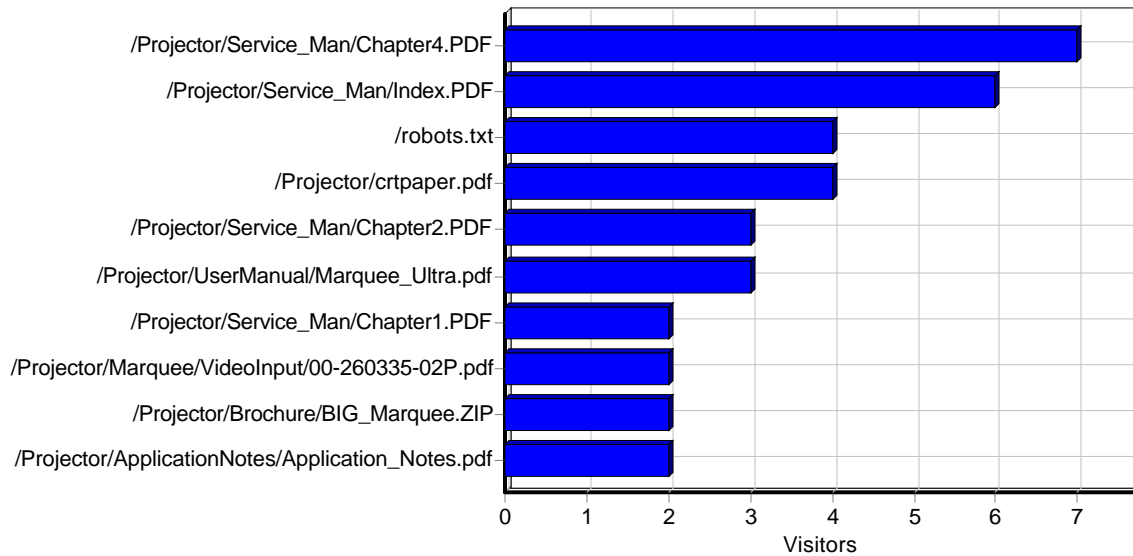

Most Downloaded Files

Most Downloaded Files

	File	Hits	Incomplete Requests	Visitors	Bandwidth (KB)
1	http://www.xymox1.com/Projector/Service_Man/Chapter4.PDF	36	30	7	20,092
2	http://www.xymox1.com/Projector/Service_Man/Index.PDF	6	0	6	354
3	http://www.xymox1.com/robots.txt	4	0	4	0
4	http://www.xymox1.com/Projector/crtpaper.pdf	15	11	4	26,859
5	http://www.xymox1.com/Projector/Service_Man/Chapter2.PDF	4	1	3	596
6	http://www.xymox1.com/Projector/UserManual/Marquee_Ultra.pdf	17	13	3	118,171
7	http://www.xymox1.com/Projector/Service_Man/Chapter1.PDF	5	3	2	1,703
8	http://www.xymox1.com/Projector/Marquee/VideoInput/00-260335-02P.pdf	2	0	2	435
9	http://www.xymox1.com/Projector/Brochure/BIG_Marquee.ZIP	2	0	2	282,111
10	http://www.xymox1.com/Projector/ApplicationNotes/Application_Notes.pdf	8	6	2	25,717
11	http://www.xymox1.com/Projector/MarqSite.ZIP	2	0	2	107,152
12	http://www.xymox1.com/Projector/MarqPhotos.ZIP	2	0	2	42,192
13	http://www.xymox1.com/Projector/Marquee/HorizDeflect/00-260303-07P.pdf	2	0	2	901
14	http://www.xymox1.com/Projector/Software/CRTTDP.zip	1	0	1	27
15	http://www.xymox1.com/Projector/Software/MarqueeLibrarian.exe	1	0	1	95
16	http://www.xymox1.com/Projector/Software/RS232ControlProgram.exe	1	0	1	1,901
17	http://www.xymox1.com/Projector/Ultras/Backplane34kv/00-260315-04P.pdf	2	0	1	109
18	http://www.xymox1.com/sears/plasma1.pdf	5	4	1	1,361
19	http://www.xymox1.com/Projector/9500dm8500sm/ConvertModule/00-262350-01P.pdf	1	0	1	223
20	http://www.xymox1.com/Resume/Press/Valin_Review.pdf	1	0	1	468
21	http://www.xymox1.com/Projector/Marquee/VideoNeck/00-260339-01P.pdf	1	0	1	73
22	http://www.xymox1.com/Projector/Drawings/marq-3_rpModelx.pdf	1	0	1	85
23	http://www.xymox1.com/Projector/Marquee/Convergence/00-262330-01P.pdf	2	1	1	406
24	http://www.xymox1.com/Projector/Marquee/VideoNeck/00-260338-01P.pdf	2	0	1	147
25	http://www.xymox1.com/Projector/Service_Man/Chapter3.PDF	3	2	1	665
26	http://www.xymox1.com/Projector/Setup/Alignment_Instructions.pdf	12	11	1	1,582
27	http://www.xymox1.com/Projector/Setup/ColourTemperatureSetup.pdf	1	0	1	5
28	http://www.xymox1.com/Projector/Drawings/Marquee.pdf	1	0	1	84
29	http://www.xymox1.com/Projector/Brochure/Marquee.ZIP	1	0	1	3,031