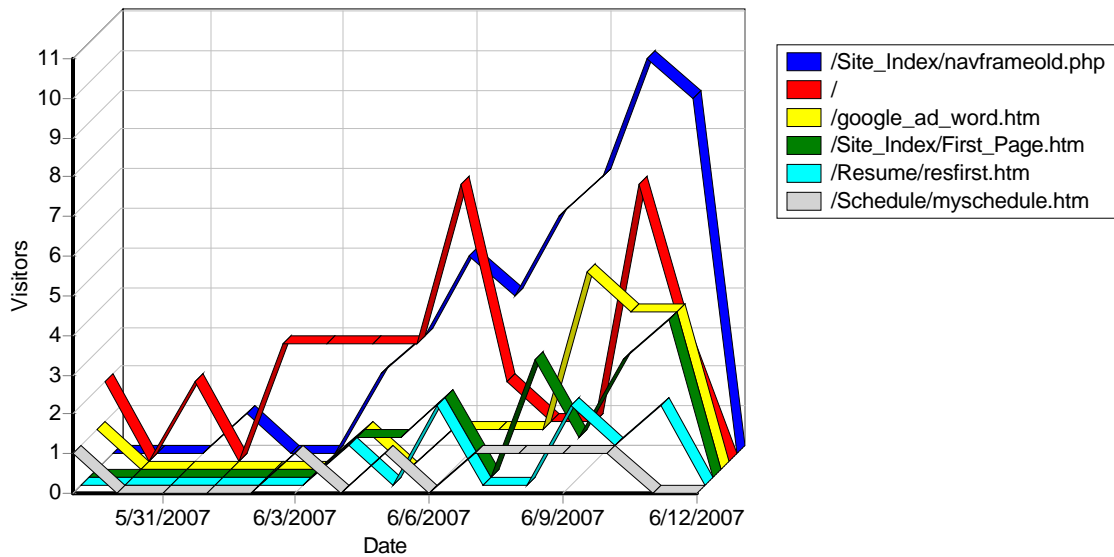

13	http://www.xymox1.com/Projector/Schematics.htm	2
14	http://www.xymox1.com/Work/misc1.htm	1
15	http://www.xymox1.com/Contact/password.htm	1
16	http://www.xymox1.com/Site_Index/navframeold.htm	1
17	http://www.xymox1.com/Work/work_documents.htm	1
18	http://www.xymox1.com//	1
19	http://www.xymox1.comhttp://www.yahoo.com/	1
20	http://www.xymox1.com/Work/workphotos.htm	1
21	http://www.xymox1.com/Work/workstart.htm	1
22	http://www.xymox1.com/Links/	1
23	http://www.xymox1.com/Links/links.htm	1
24	http://www.xymox1.com/Resume/Press/Robb_Report/robb_report_1.htm	1
25	http://www.xymox1.com/Projector/passwords.htm	1
26	http://www.xymox1.com/Projects/erie_instrumentation_model_400.htm	1
27	http://www.xymox1.com/Links/link_start_page.htm	1
28	http://www.xymox1.com/Projector/Software/software.htm	1
29	http://www.xymox1.com/Resume/interpersonal.htm	1
30	http://www.xymox1.com/Resume/previousemployment.htm	1
Total		209

Exit Pages

Daily Exit Pages