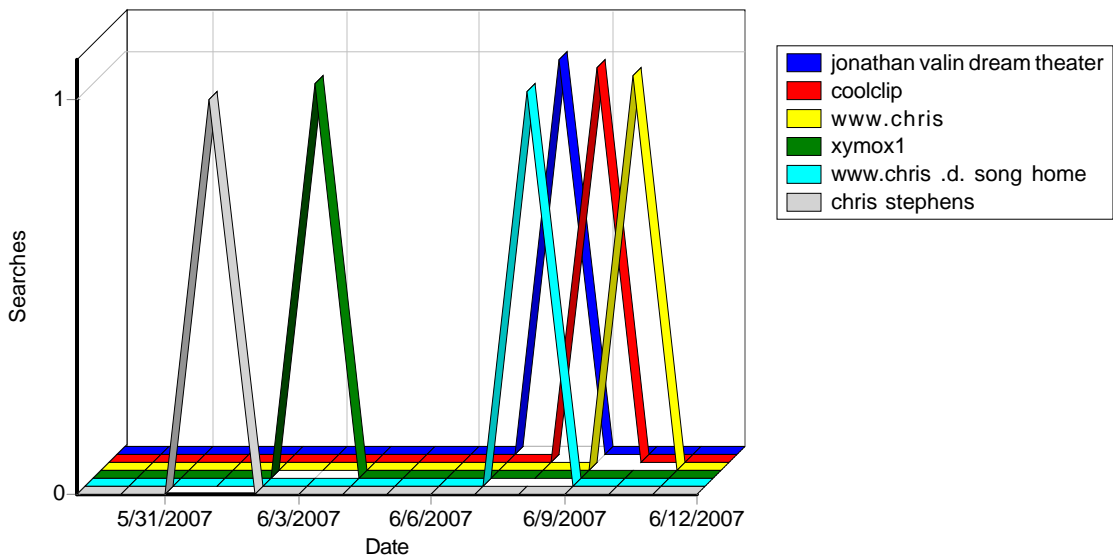

Search Phrases

Daily Search Phrases

Top Search Phrases

Top Search Phrases

	Phrase	Searches
1	jonathan valin dream theater	1
2	coolclip	1
3	www.chris	1
4	xymox1	1
5	www.chris .d. song home	1
6	chris stephens	1
7	chris 20angel.com	1
8	chris stevens gcw	1
9	cincinnati ohio colorcorrection system	1
10	christopher the tazs stephans	1
	Total	10