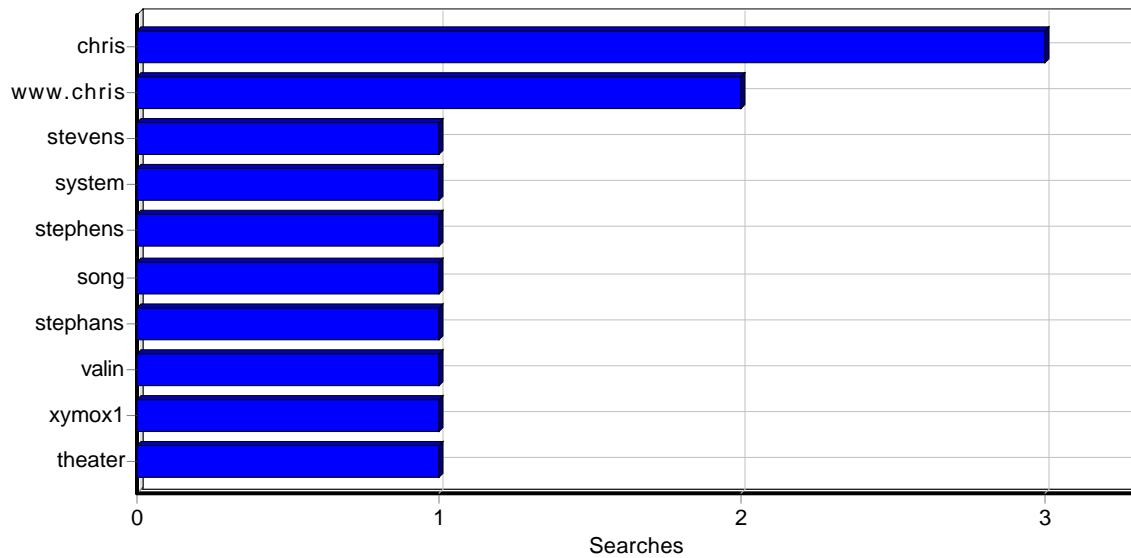

Top Search Keywords

Top Search Keywords

	Keyword	Searches
1	chris	3
2	www.chris	2
3	stevens	1
4	system	1
5	stephens	1
6	song	1
7	stephans	1
8	valin	1
9	xymox1	1
10	theater	1
11	tazz	1
12	the	1