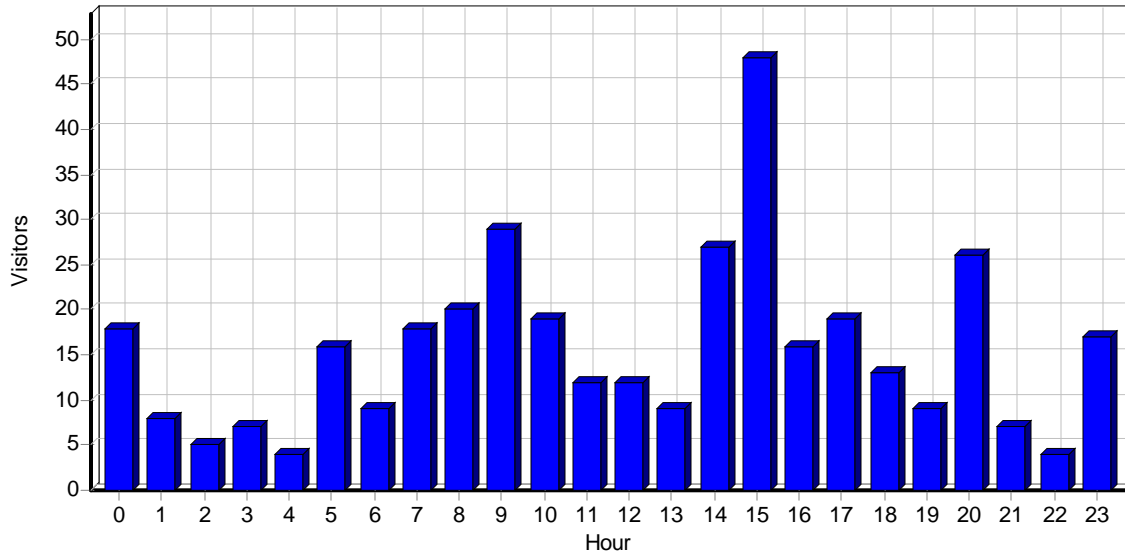

Activity Statistics

Daily

Daily Visitors

Daily Hits

Daily Bandwidth

Daily Activity

Date	Hits	Page Views	Visitors	Average Visit Length	Bandwidth (KB)
Tue 5/29/2007	70	26	9	38	6,449
Wed 5/30/2007	204	54	9	04:50	304,995
Thu 5/31/2007	26	9	5	17	439
Fri 6/1/2007	70	18	3	01:40	1,988
Sat 6/2/2007	81	25	9	36	1,231
Sun 6/3/2007	20	11	4	06	205
Mon 6/4/2007	174	32	43	24	6,600
Tue 6/5/2007	179	56	26	40	1,612
Wed 6/6/2007	244	83	39	09	3,840
Thu 6/7/2007	356	111	23	33	8,027
Fri 6/8/2007	294	95	31	01:18	11,834
Sat 6/9/2007	737	225	39	01:05	323,047
Sun 6/10/2007	360	134	79	01:28	5,104
Mon 6/11/2007	473	166	52	01:13	16,753
Tue 6/12/2007	12	3	1	01:01	595
Total	3,300	1,048	372	01:01	692,724

By Hour of Day

Activity by Hour of Day

Activity by Hour of Day

Hour	Hits	Visitors	Bandwidth (KB)
00:00 - 00:59	134	18	2,052
01:00 - 01:59	62	8	7,268
02:00 - 02:59	40	5	458
03:00 - 03:59	28	7	335
04:00 - 04:59	26	4	213
05:00 - 05:59	119	16	1,837
06:00 - 06:59	114	9	2,184
07:00 - 07:59	272	18	6,578
08:00 - 08:59	190	20	3,590
09:00 - 09:59	409	29	28,198
10:00 - 10:59	357	19	297,329
11:00 - 11:59	240	12	7,002
12:00 - 12:59	139	12	4,184
13:00 - 13:59	82	9	15,056
14:00 - 14:59	347	27	286,638
15:00 - 15:59	115	48	1,630
16:00 - 16:59	59	16	840
17:00 - 17:59	199	19	2,906
18:00 - 18:59	73	13	6,271
19:00 - 19:59	37	9	346
20:00 - 20:59	109	26	14,802
21:00 - 21:59	30	7	224
22:00 - 22:59	37	4	1,787
23:00 - 23:59	82	17	984
Total	3,300	372	692,724