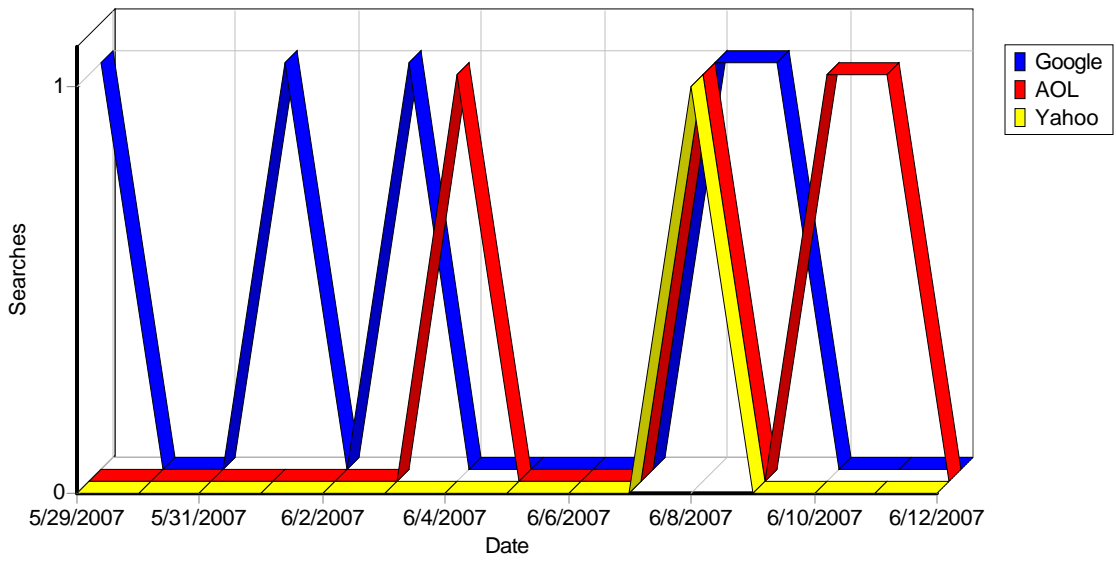

Search Engines

Daily Search Engines