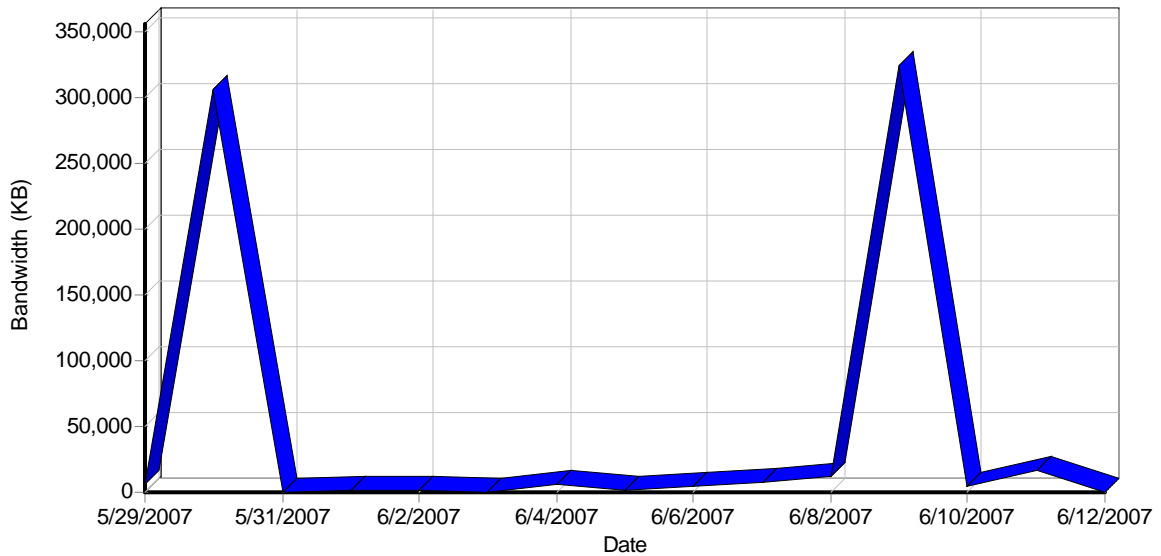

Activity Statistics

Daily

Daily Visitors

Daily Hits

Daily Bandwidth

Daily Activity

Date	Hits	Page Views	Visitors	Average Visit Length	Bandwidth (KB)
Tue 5/29/2007	70	26	9	38	6,449
Wed 5/30/2007	204	54	9	04:50	304,995
Thu 5/31/2007	26	9	5	17	439
Fri 6/1/2007	70	18	3	01:40	1,988
Sat 6/2/2007	81	25	9	36	1,231
Sun 6/3/2007	20	11	4	06	205
Mon 6/4/2007	174	32	43	24	6,600
Tue 6/5/2007	179	56	26	40	1,612
Wed 6/6/2007	244	83	39	09	3,840
Thu 6/7/2007	356	111	23	33	8,027
Fri 6/8/2007	294	95	31	01:18	11,834
Sat 6/9/2007	737	225	39	01:05	323,047
Sun 6/10/2007	360	134	79	01:28	5,104
Mon 6/11/2007	473	166	52	01:13	16,753
Tue 6/12/2007	12	3	1	01:01	595
Total	3,300	1,048	372	01:01	692,724

By Hour of Day

Activity by Hour of Day

Activity by Hour of Day

Hour	Hits	Visitors	Bandwidth (KB)
00:00 - 00:59	134	18	2,052
01:00 - 01:59	62	8	7,268
02:00 - 02:59	40	5	458
03:00 - 03:59	28	7	335
04:00 - 04:59	26	4	213
05:00 - 05:59	119	16	1,837
06:00 - 06:59	114	9	2,184
07:00 - 07:59	272	18	6,578
08:00 - 08:59	190	20	3,590
09:00 - 09:59	409	29	28,198
10:00 - 10:59	357	19	297,329
11:00 - 11:59	240	12	7,002
12:00 - 12:59	139	12	4,184
13:00 - 13:59	82	9	15,056
14:00 - 14:59	347	27	286,638
15:00 - 15:59	115	48	1,630
16:00 - 16:59	59	16	840
17:00 - 17:59	199	19	2,906
18:00 - 18:59	73	13	6,271
19:00 - 19:59	37	9	346
20:00 - 20:59	109	26	14,802
21:00 - 21:59	30	7	224
22:00 - 22:59	37	4	1,787
23:00 - 23:59	82	17	984
Total	3,300	372	692,724