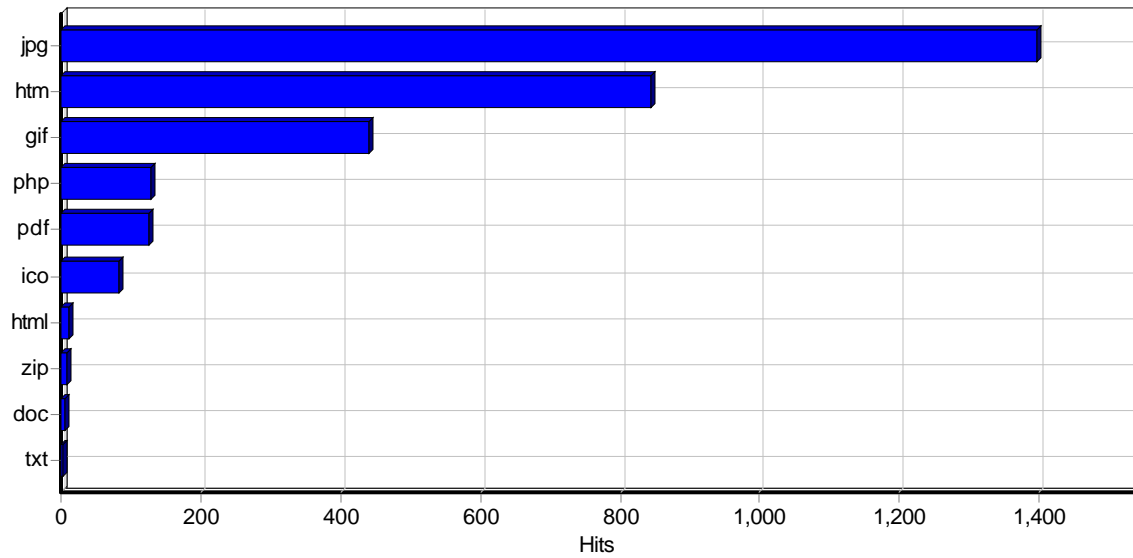

Most Requested File Types

Most Requested File Types

	File Type	Hits	Incomplete Requests	Bandwidth (KB)
1	jpg	1,397	1	47,517
2	htm	843	1	1,950
3	gif	442	0	3,826
4	php	128	0	652
5	pdf	127	82	200,046
6	ico	82	0	111
7	html	12	0	14
8	zip	8	0	434,516
9	doc	5	0	232
10	txt	4	0	0
11	xls	2	0	1,298
12	exe	2	0	1,996
13	dwg	1	0	275
14	cgi	1	0	2
	Total	3,054	84	692,440