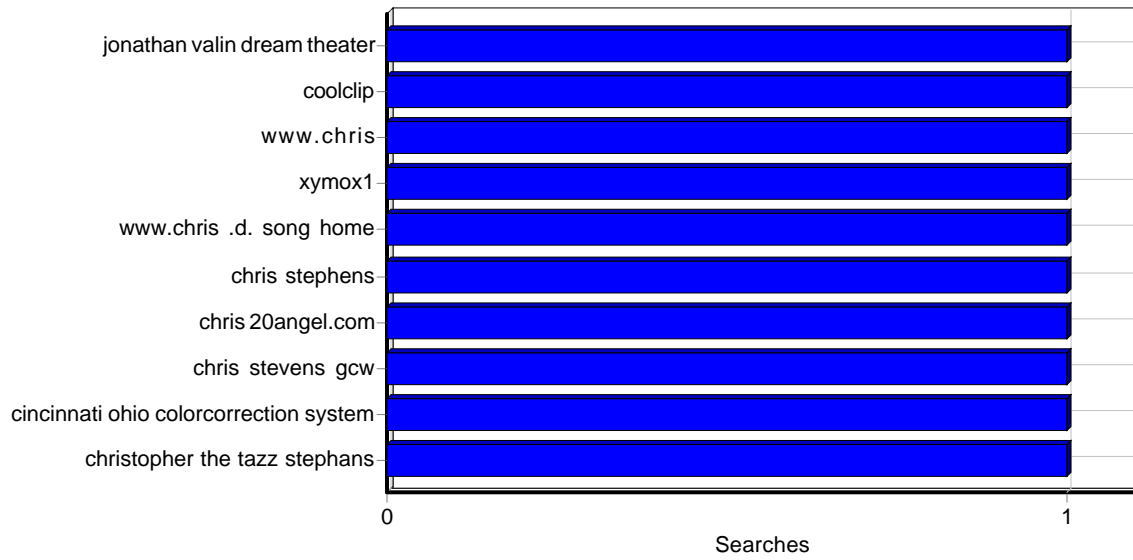

Search Engines

Daily Search Engines

Top Search Engines

Top Search Engines

	Search Engine	Searches
1	Google	5
2	AOL	4
3	Yahoo	1
	Total	10

Engines and Phrases

Search Engines and Phrases

	Phrase	Searches
Google		
1	chris stephens	1
2	coolclip	1
3	xymox1	1
4	jonathan valin dream theater	1
5	chris stevens gcw	1
AOL		
1	christopher the tazs stephans	1
2	www.chris	1
3	www.chris .d. song home	1
4	chris20angel.com	1
Yahoo		
1	cincinnati ohio colorcorrection system	1

Search Phrases

Daily Search Phrases

Top Search Phrases

Top Search Phrases

	Phrase	Searches
1	jonathan valin dream theater	1
2	coolclip	1
3	www.chris	1
4	xymox1	1
5	www.chris .d. song home	1
6	chris stephens	1
7	chris 20angel.com	1
8	chris stevens gcw	1
9	cincinnati ohio colorcorrection system	1
10	christopher the tazs stephans	1
	Total	10