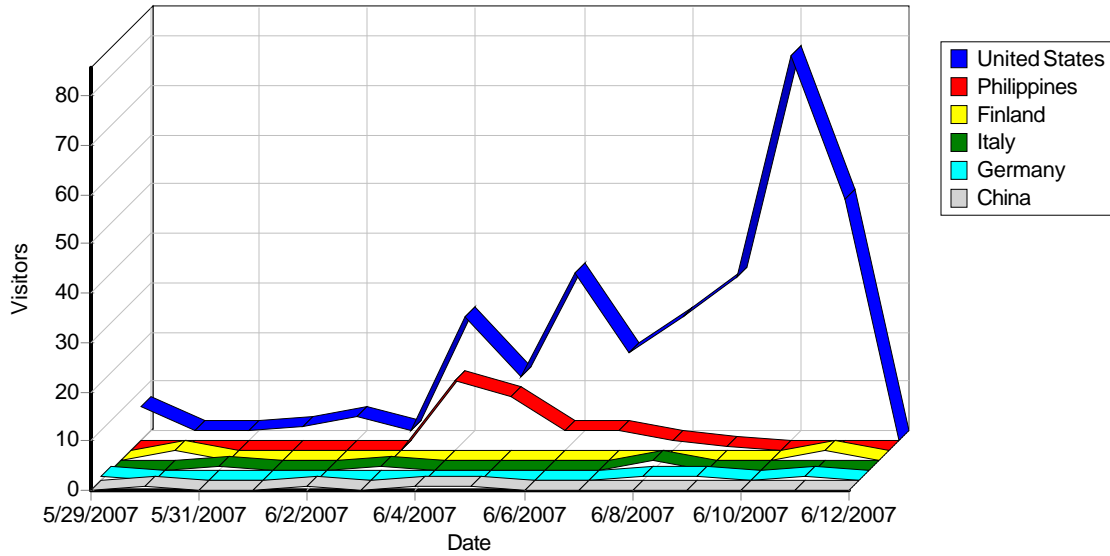

8	.ie	Ireland	76	2	0.54%	1,073
9	.jp	Japan	2	2	0.54%	83
10	.gov	Government	2	2	0.54%	83
11	.ch	Switzerland	14	2	0.54%	597
12	.ca	Canada	25	2	0.54%	5,845
13	.edu	Educational	37	2	0.54%	565
14	.pk	Pakistan	1	1	0.27%	41
15	.aw	Aruba	16	1	0.27%	1,586
16	.pl	Poland	17	1	0.27%	202
17	.biz	Business	4	1	0.27%	5
18	.cn	China	2	1	0.27%	2
19	.local	Unknown	3	1	0.27%	7
20	.nl	Netherlands	1	1	0.27%	41
		Total	3,300	372	100.00%	692,724

Countries

Daily Countries Activity