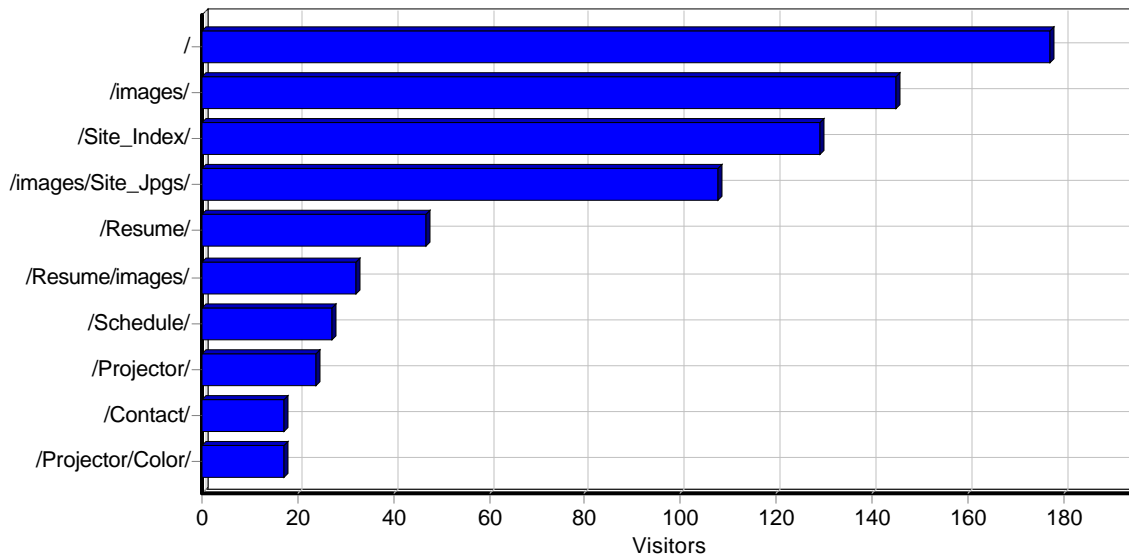

Most Requested Directories

Most Requested Directories

	Directory	Hits	Incomplete Requests	Visitors	Bandwidth (KB)
1	http://www.xymox1.com/	368	1	177	489
2	http://www.xymox1.com/images/	572	1	145	4,348
3	http://www.xymox1.com/Site_Index/	463	0	129	1,721
4	http://www.xymox1.com/images/Site_Jpgs/	285	0	108	12,028
5	http://www.xymox1.com/Resume/	250	0	47	3,400
6	http://www.xymox1.com/Resume/images/	97	0	32	2,921
7	http://www.xymox1.com/Schedule/	27	0	27	41
8	http://www.xymox1.com/Projector/	222	11	24	177,024
9	http://www.xymox1.com/Contact/	17	0	17	14
10	http://www.xymox1.com/Projector/Color/	28	0	17	2,419
11	http://www.xymox1.com/Work/	31	0	16	76
12	http://www.xymox1.com/Projects/	113	0	13	10,850