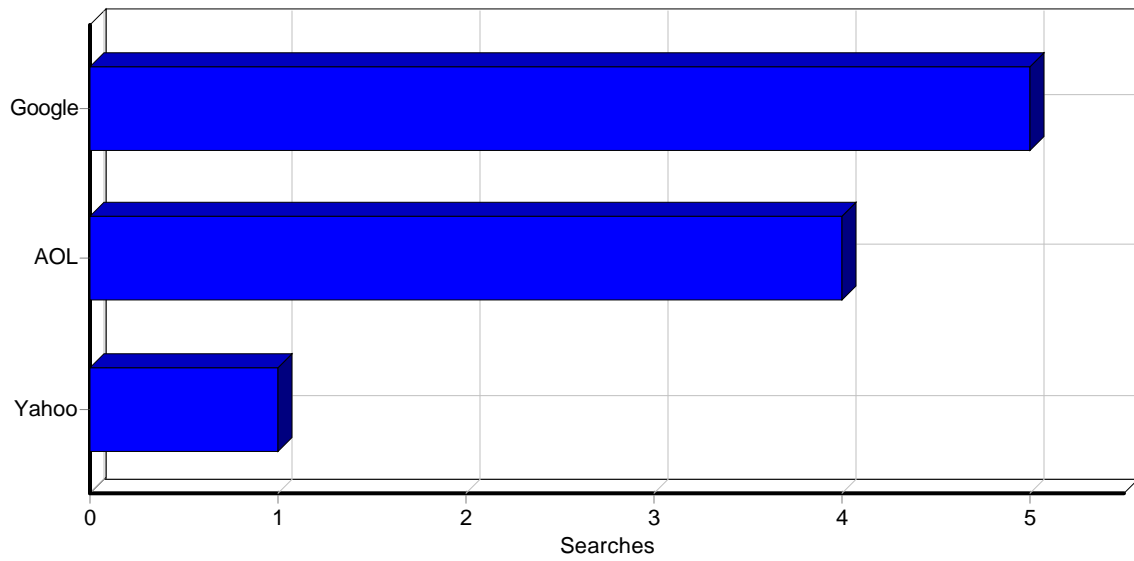

Top Search Engines

Top Search Engines

	Search Engine	Searches
1	Google	5
2	AOL	4
3	Yahoo	1
	Total	10