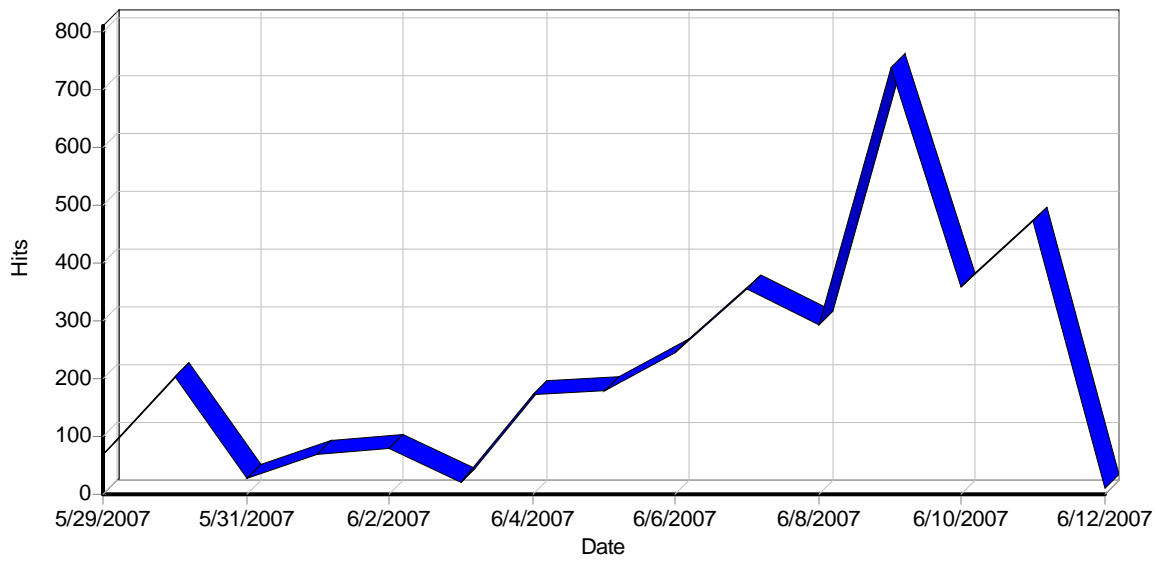

Report for Post To Web 6 hrs My Server

Time range: 5/29/2007 03:47:42 - 6/12/2007 00:37:09

Generated on Tue Jun 12, 2007 - 01:12:30

General Statistics

Summary

Summary

Hits	
Total Hits	3,300
Average Hits per Day	220
Average Hits per Visitor	8.87
Cached Requests	462
Failed Requests	246
Page Views	
Total Page Views	1,048
Average Page Views per Day	69
Average Page Views per Visitor	2.82
Visitors	
Total Visitors	372
Average Visitors per Day	24
Total Unique IPs	296
Bandwidth	
Total Bandwidth	676.49 MB
Average Bandwidth per Day	45.10 MB
Average Bandwidth per Hit	209.92 KB
Average Bandwidth per Visitor	1.82 MB

Activity Statistics

Daily

Daily Visitors

Daily Hits

Daily Bandwidth

Daily Activity

Date	Hits	Page Views	Visitors	Average Visit Length	Bandwidth (KB)
Tue 5/29/2007	70	26	9	38	6,449
Wed 5/30/2007	204	54	9	04:50	304,995
Thu 5/31/2007	26	9	5	17	439
Fri 6/1/2007	70	18	3	01:40	1,988
Sat 6/2/2007	81	25	9	36	1,231
Sun 6/3/2007	20	11	4	06	205
Mon 6/4/2007	174	32	43	24	6,600
Tue 6/5/2007	179	56	26	40	1,612
Wed 6/6/2007	244	83	39	09	3,840
Thu 6/7/2007	356	111	23	33	8,027
Fri 6/8/2007	294	95	31	01:18	11,834
Sat 6/9/2007	737	225	39	01:05	323,047
Sun 6/10/2007	360	134	79	01:28	5,104
Mon 6/11/2007	473	166	52	01:13	16,753
Tue 6/12/2007	12	3	1	01:01	595
Total	3,300	1,048	372	01:01	692,724