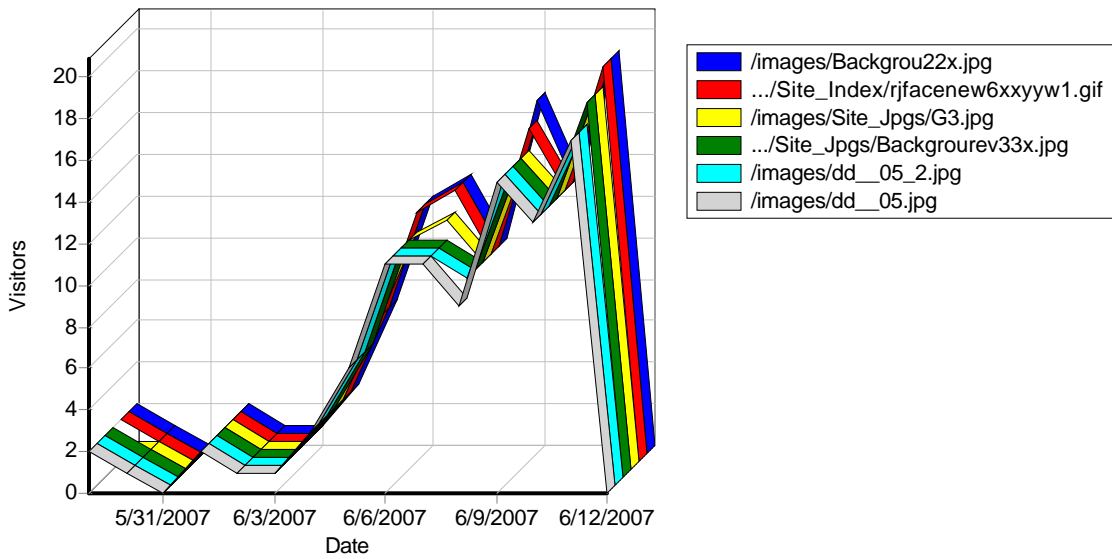

By Month

Activity by Month

Activity by Month

Month	Hits	Visitors	Bandwidth(KB)
May 2007	300	23	311,883
Jun 2007	3,000	349	380,840
Total	3,300	372	692,724

Access Statistics

Pages

Daily Page Access

Most Popular Pages

Total	141	82	N/A	636,560
-------	-----	----	-----	---------

Images

Daily Image Access

Most Requested Images

Most Requested Images

	Image	Hits	Incomplete Requests	Visitors	Bandwidth (KB)
1	http://www.xymox1.com/images/Backgrou22x.jpg	201	1	101	2,717
2	http://www.xymox1.com/Site_Index/rjfacenew6xxyyw1.gif	195	0	100	857
3	http://www.xymox1.com/images/Site_Jpgs/G3.jpg	116	0	95	7,961
4	http://www.xymox1.com/images/Site_Jpgs/Backgrourev33x.jpg	113	0	94	2,713
5	http://www.xymox1.com/images/dd__05_2.jpg	115	0	93	660
6	http://www.xymox1.com/images/dd__05.jpg	116	0	92	537
7	http://www.xymox1.com/images/colorbar.gif	110	0	92	403
8	http://www.xymox1.com/images/Site_Jpgs/Backgrou.jpg	42	0	38	698
9	http://www.xymox1.com/Resume/images/Backgrou22.gif	32	0	29	1,536