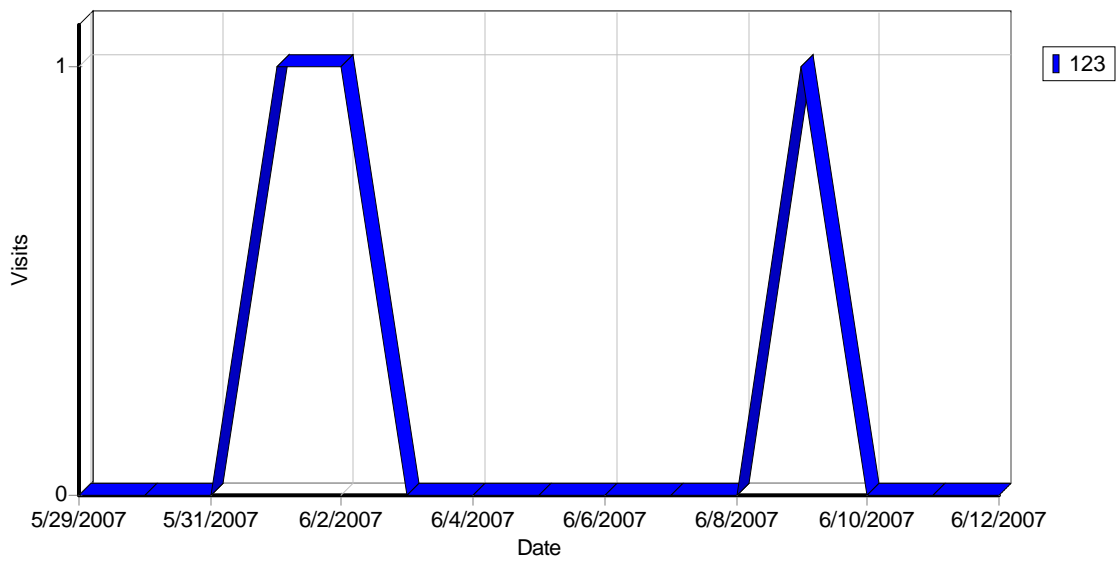

105	Elisa Oyj	Finland	9	1	168
106	Dell Computer Corporation	United States	4	1	5
107	Deutsche Telekom AG	Germany	16	1	394
108	EXCO Extrusions Dies	United States	1	1	1
109	GLOBAL NETWORK SERVICES	United States	2	1	34
110	Germany	Germany	6	1	7
111	Harnett County Board of Education	United States	13	1	174
112	Essent Kabelcom B.V. B.V.	Netherlands	1	1	41
113	FVI	United States	13	1	174
114	Fingan Ltd	Israel	8	1	19
Total			3,269	370	692,334

Authenticated Users

Daily Authenticated Users Activity