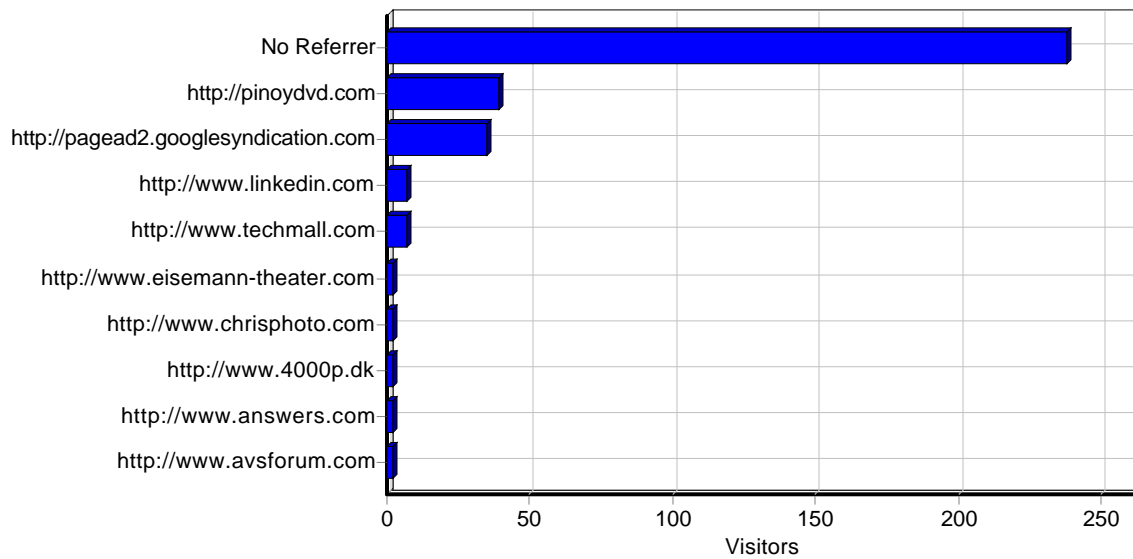

Top Referring Sites

Top Referring Sites

	Site	Visitors
1	No Referrer	238
2	http://pinoydvd.com	39
3	http://pagead2.google...com	35
4	http://www.linkedin.com	7
5	http://www.techmall.com	7
6	http://www.eisemann-theater.com	2
7	http://www.chrisphoto.com	2
8	http://www.4000p.dk	2
9	http://www.answers.com	2
10	http://www.avforum.com	2