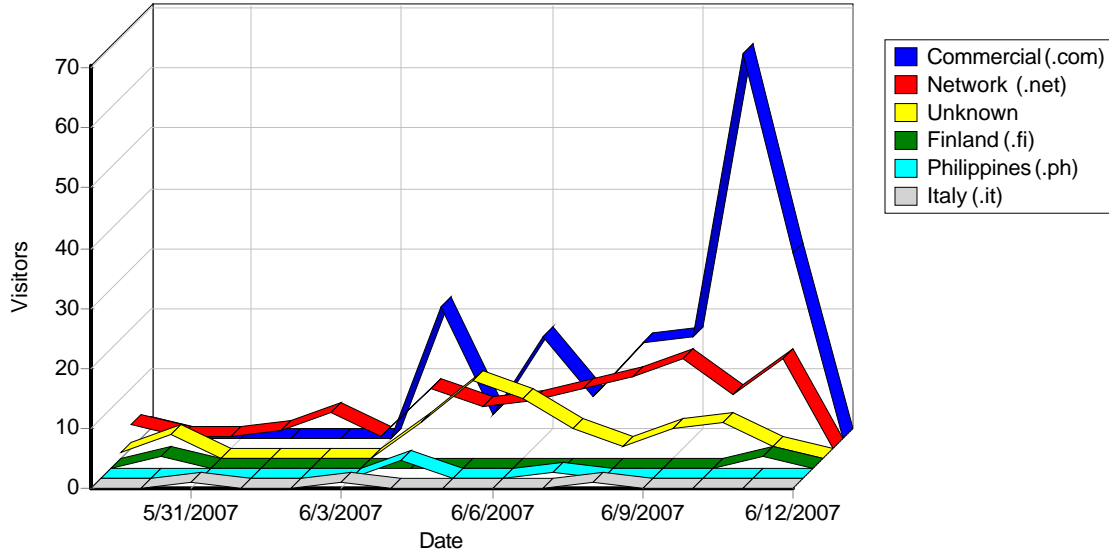

295	CPE-69-76-148-246.kc.res.rr.com	United States	16	1	174
296	a88-115-124-245.elisa-laajakaista.fi	Finland	9	1	168
	Total		3,300	372	692,724

Top-Level Domains

Daily Top-Level Domains

Top-Level Domains