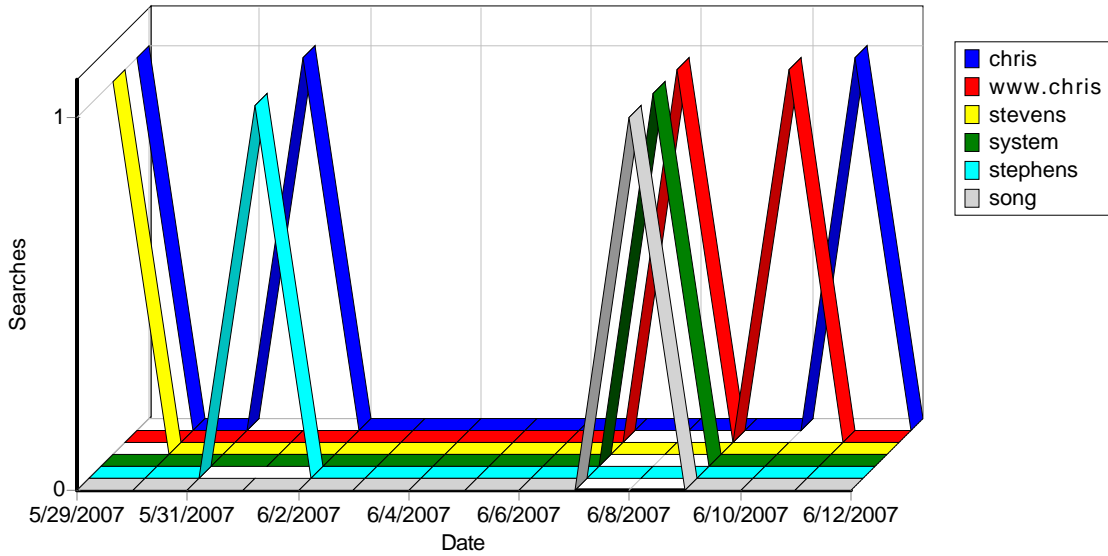

Search Keywords

Daily Search Keywords