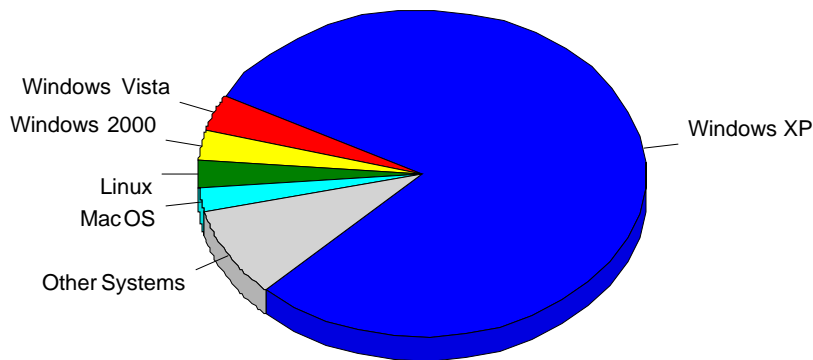

11	cks	1	1	0.26%
12	libwww-perl/5.805	1	1	0.26%
13	Pingdom GIGRIB (http://www.pingdom.com)	2	1	0.26%
14	Mozilla/4.0 (compatible;)	4	1	0.26%
15	Internet Explorer 4.x	1	1	0.26%
16	Gecko/20070228 Camino/1.0.4	4	1	0.26%
17	AdsBot-Google (+http://www.google.com/adsbot.html)	2	1	0.26%
18	MJ12bot/v1.2.0 (http://majestic12.co.uk/bot.php?+)	5	1	0.26%
19	Mozilla/3.01 (compatible;)	13	1	0.26%
20	Microsoft Office Protocol Discovery	6	1	0.26%
21	Microsoft Data Access Internet Publishing Provider Protocol Discovery	2	1	0.26%
	Total	3,300	382	100.00%

Operating Systems