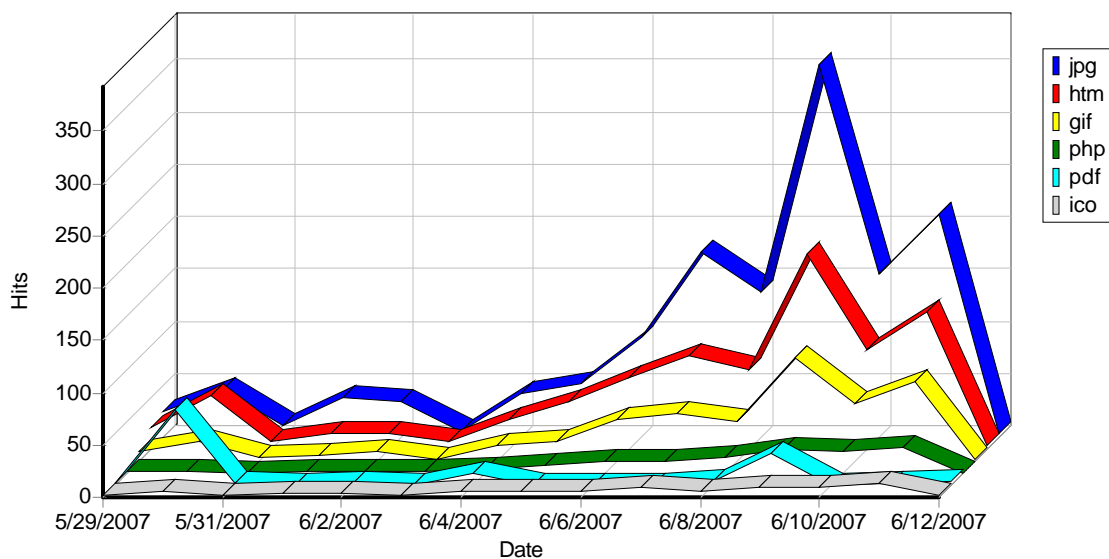

File Types

Daily File Type Access