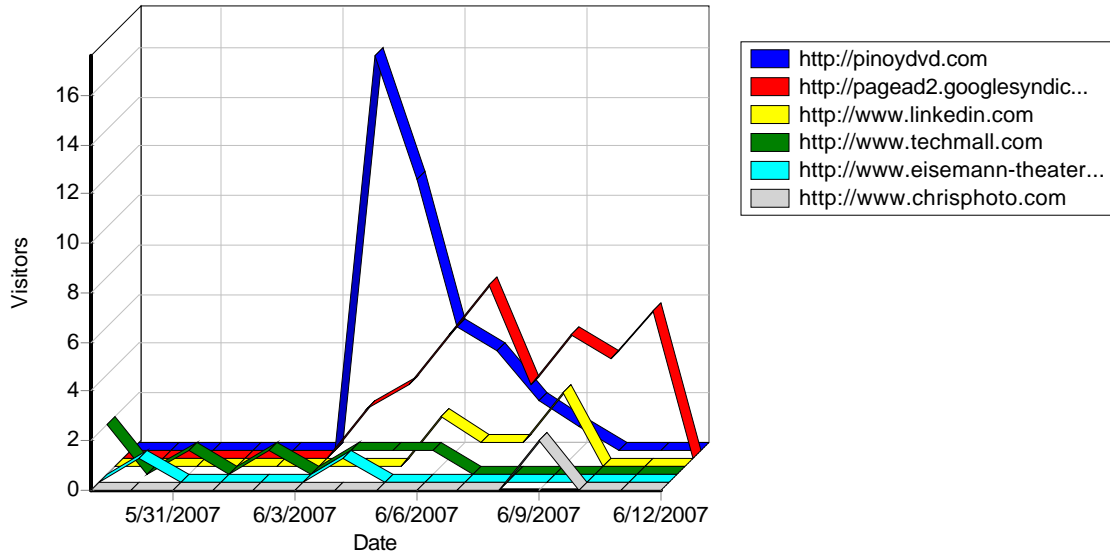

Authenticated Users

Daily Authenticated Users Activity

Top Authenticated Users

Top Authenticated Users

	User Name	Hits	Visits	Bandwidth (KB)
1	123	6	3	232
	Total	6	3	232

Referrers

Referring Sites

Daily Referring Sites