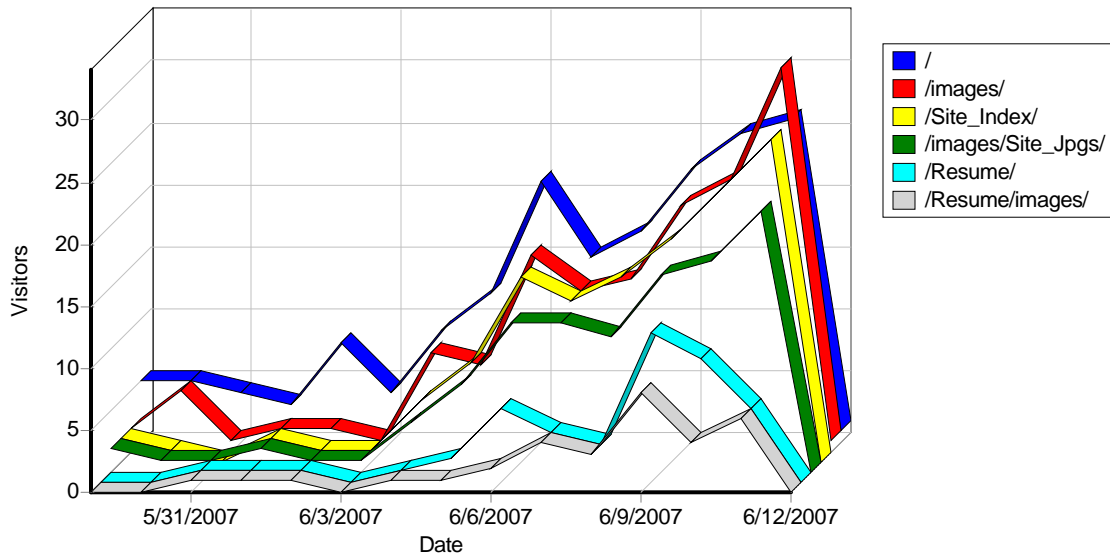

Daily Directory Access