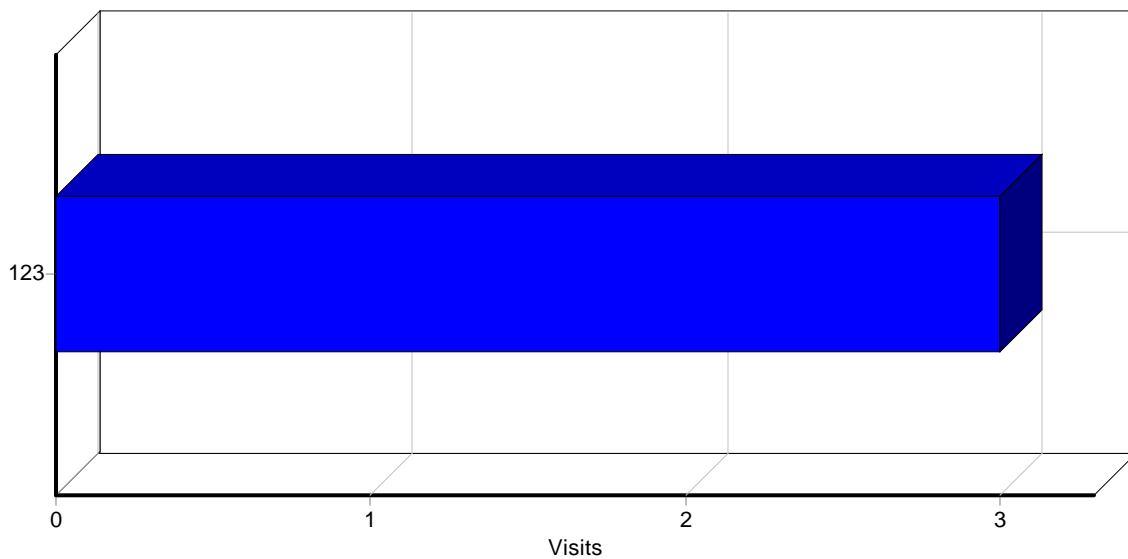

Top Authenticated Users