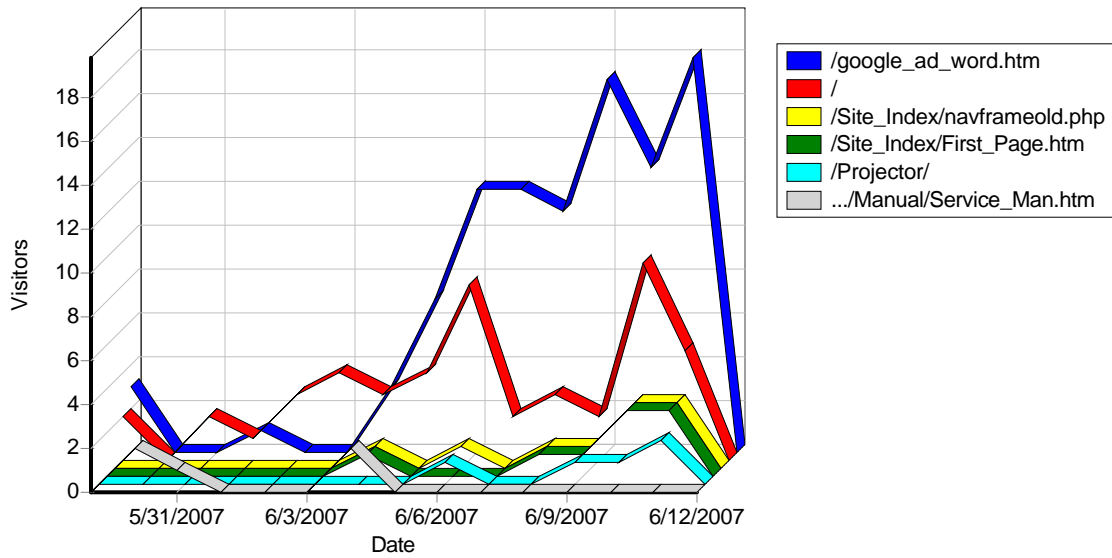

Entry Pages

Daily Entry Pages