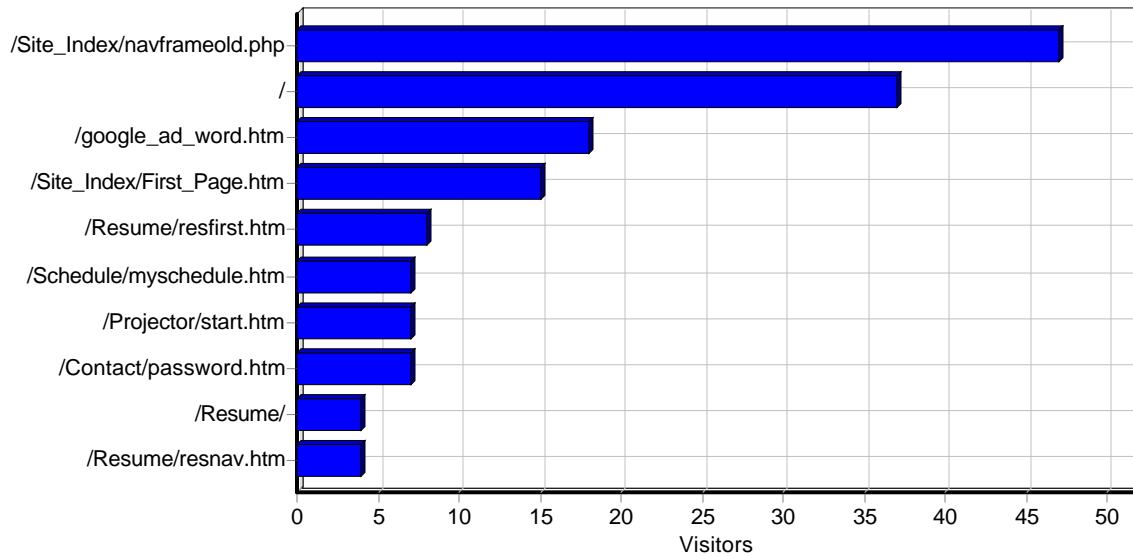

Top Exit Pages

Top Exit Pages

	Page	Visitors
1	http://www.xymox1.com/Site_Index/navframeold.php	47
2	http://www.xymox1.com/	37
3	http://www.xymox1.com/google_ad_word.htm	18
4	http://www.xymox1.com/Site_Index/First_Page.htm	15
5	http://www.xymox1.com/Resume/resfirst.htm	8
6	http://www.xymox1.com/Schedule/myschedule.htm	7
7	http://www.xymox1.com/Projector/start.htm	7
8	http://www.xymox1.com/Contact/password.htm	7
9	http://www.xymox1.com/Resume/	4
10	http://www.xymox1.com/Resume/resnav.htm	4
11	http://www.xymox1.com/Resume/previousemployeement.htm	4
12	http://www.xymox1.com/Links/links.htm	4
13	http://www.xymox1.com/Projects/erie_instrumentation_model_400.htm	3
14	http://www.xymox1.com/Resume/education.htm	3
15	http://www.xymox1.com/Projector/	3
16	http://www.xymox1.com/Site_Index/navframeold.htm	3
17	http://www.xymox1.com/Work/workstart.htm	2
18	http://www.xymox1.com/Resume/Press/Robb_Report/robb_report_1.htm	2
19	http://www.xymox1.com/Work/misc1.htm	2
20	http://www.xymox1.com/Resume/electronic_resume.htm	2
21	http://www.xymox1.com/Resume/interpersonal.htm	2
22	http://www.xymox1.com/Projector/navpage.htm	2
23	http://www.xymox1.com/Projector/Service_Man/Manual/sernav.htm	2
24	http://www.xymox1.com/Projector/passwords.htm	2
25	http://www.xymox1.com/Work/workphotos.htm	1
26	http://www.xymox1.com/Apex/Main_Page.htm	1
27	http://www.xymox1.com/Apex/Apex_nav.htm	1
28	http://www.xymox1.com/Work/work_documents.htm	1
29	http://www.xymox1.com/Work/workshowsdrvprod.htm	1
30	http://www.xymox1.com/vi/V1.htm	1
31	http://www.xymox1.comhttp://www.yahoo.com/	1