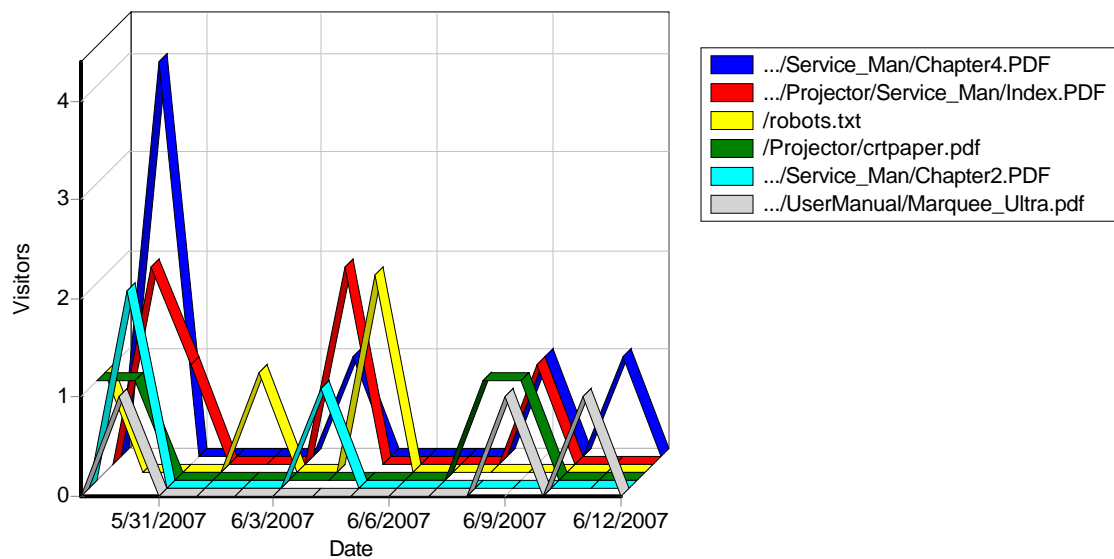

60	http://www.xymox1.comhttp://www.yahoo.com/	1	0	1	1
61	http://www.xymox1.com//	1	0	1	1
62	http://www.xymox1.com/Projector/Brochure/marquee_press_release_page_3.htm	1	0	1	1
63	http://www.xymox1.com/Projector/Brochure/marquee_press_release_page_2.htm	1	0	1	1
64	http://www.xymox1.com/Work/Trips/tripphotosnav.htm	1	0	1	0
65	http://www.xymox1.com/Projector/SupportBullitens/tbnav.htm	1	0	1	7
66	http://www.xymox1.com/Resume/tradeshows.htm	1	0	1	4
67	http://www.xymox1.com/Apex/kitty.htm	1	0	1	1
68	http://www.xymox1.com/Apex/hazards.htm	1	0	1	1
69	http://www.xymox1.com/Apex/scale.htm	1	0	1	1
70	http://www.xymox1.com/Projector/SupportBullitens/Support.htm	1	0	1	1
71	http://www.xymox1.com/Work/CES_2004/ces_dts_splash_page.htm	1	0	1	1
72	http://www.xymox1.com/Work/CES_2004/cesdts_nav.htm	1	0	1	2
73	http://www.xymox1.com/Work/CES_2004/DTS_room_2004.htm	1	0	1	1
74	http://www.xymox1.com/Resume/Press/HomeTheater2_99/home_theater_1.htm	1	0	1	1
75	http://www.xymox1.com/Resume/new_photos.htm	1	0	1	3
	Total	983	1	N/A	2,617

Files

Daily File Access