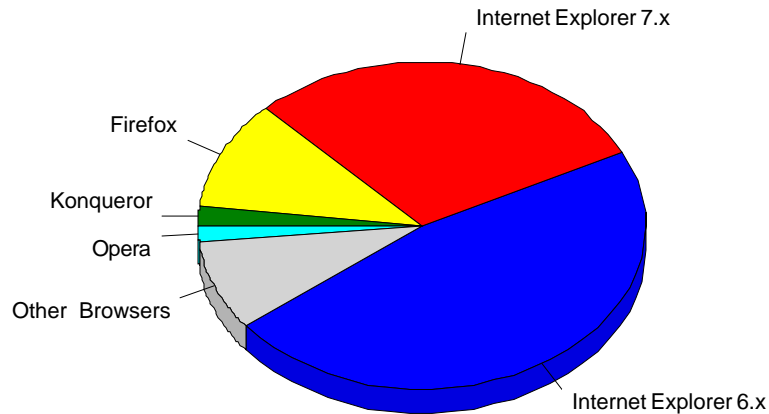

13	cincinnati	1
14	colorcorrection	1
15	christopher	1
16	.d.	1
17	20angel.com	1
18	coolclip	1
19	jonathan	1
20	ohio	1
21	home	1
22	dream	1
23	gcw	1
	Total	26

Browsers

Browsers

Daily Used Browsers

Most Used Browsers

Most Used Browsers

	Browser	Hits	Visitors	% of Total Visitors
1	Internet Explorer 6.x	1,660	179	46.86%
2	Internet Explorer 7.x	933	114	29.84%
3	Firefox	572	42	10.99%
4	Others	9	8	2.09%
5	Konqueror	7	7	1.83%
6	Opera	28	6	1.57%
7	Safari	27	5	1.31%
8	Mozilla/5.0 (compatible; Google Desktop)	5	5	1.31%
9	Internet Explorer 5.x	8	3	0.79%
10	Netscape 5.x	10	2	0.52%