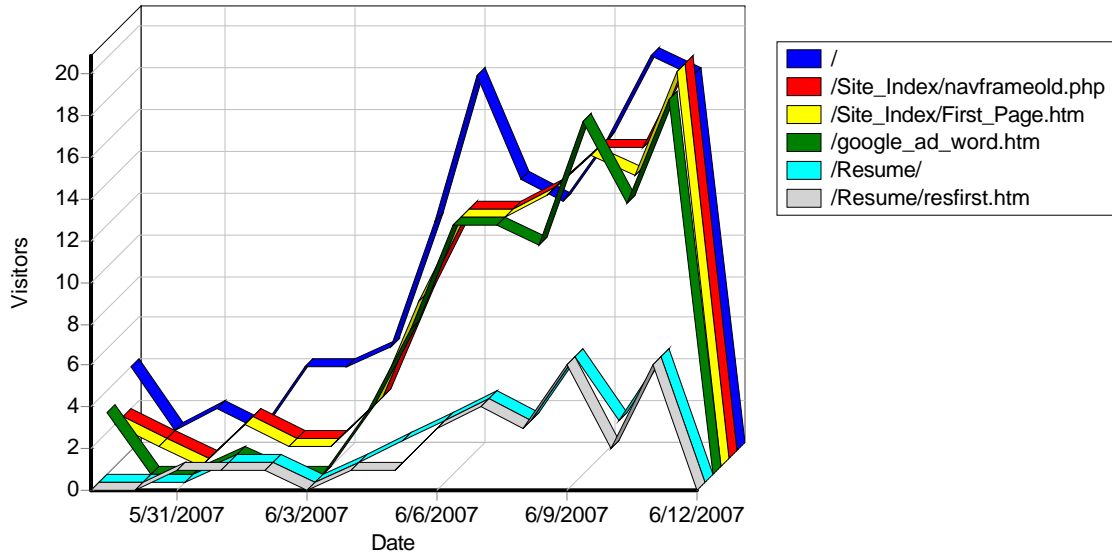

Activity Statistics

Daily

Daily Visitors

Daily Hits

Daily Bandwidth

Daily Activity

Date	Hits	Page Views	Visitors	Average Visit Length	Bandwidth (KB)
Tue 5/29/2007	70	26	9	38	6,449
Wed 5/30/2007	204	54	9	04:50	304,995
Thu 5/31/2007	26	9	5	17	439
Fri 6/1/2007	70	18	3	01:40	1,988
Sat 6/2/2007	81	25	9	36	1,231
Sun 6/3/2007	20	11	4	06	205
Mon 6/4/2007	174	32	43	24	6,600
Tue 6/5/2007	179	56	26	40	1,612
Wed 6/6/2007	244	83	39	09	3,840
Thu 6/7/2007	356	111	23	33	8,027
Fri 6/8/2007	294	95	31	01:18	11,834
Sat 6/9/2007	737	225	39	01:05	323,047
Sun 6/10/2007	360	134	79	01:28	5,104
Mon 6/11/2007	473	166	52	01:13	16,753
Tue 6/12/2007	12	3	1	01:01	595
Total	3,300	1,048	372	01:01	692,724

By Hour of Day

Activity by Hour of Day

Activity by Hour of Day

Hour	Hits	Visitors	Bandwidth (KB)
00:00 - 00:59	134	18	2,052
01:00 - 01:59	62	8	7,268
02:00 - 02:59	40	5	458
03:00 - 03:59	28	7	335
04:00 - 04:59	26	4	213
05:00 - 05:59	119	16	1,837
06:00 - 06:59	114	9	2,184
07:00 - 07:59	272	18	6,578
08:00 - 08:59	190	20	3,590
09:00 - 09:59	409	29	28,198
10:00 - 10:59	357	19	297,329
11:00 - 11:59	240	12	7,002
12:00 - 12:59	139	12	4,184
13:00 - 13:59	82	9	15,056
14:00 - 14:59	347	27	286,638
15:00 - 15:59	115	48	1,630
16:00 - 16:59	59	16	840
17:00 - 17:59	199	19	2,906
18:00 - 18:59	73	13	6,271
19:00 - 19:59	37	9	346
20:00 - 20:59	109	26	14,802
21:00 - 21:59	30	7	224
22:00 - 22:59	37	4	1,787
23:00 - 23:59	82	17	984
Total	3,300	372	692,724

By Day of Week

Activity by Day of Week

Activity by Day of Week

Day	Hits	Visitors	Bandwidth (KB)
Sunday	380	83	5,309
Monday	647	95	23,353
Tuesday	261	36	8,657
Wednesday	448	48	308,835
Thursday	382	28	8,466
Friday	364	34	13,822
Saturday	818	48	324,278
Total	3,300	372	692,724

By Month

Activity by Month

Activity by Month

Month	Hits	Visitors	Bandwidth(KB)
May 2007	300	23	311,883
Jun 2007	3,000	349	380,840
Total	3,300	372	692,724

Access Statistics

Pages

Daily Page Access

Most Popular Pages