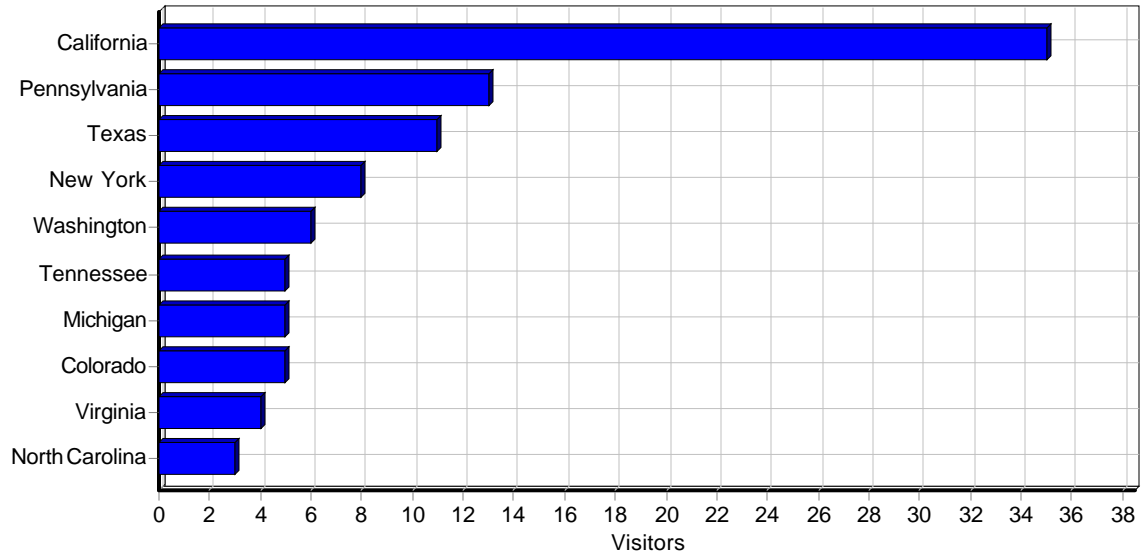

Countries

Daily Countries Activity

Most Active Countries

Most Active Countries

	Country	Hits	Visitors	% of Total Visitors	Bandwidth (KB)
1	United States	2,823	296	79.57%	666,507
2	Philippines	148	36	9.68%	190
3	Finland	34	4	1.08%	7,405
4	Italy	20	4	1.08%	281
5	Germany	26	4	1.08%	860
6	China	6	4	1.08%	456
7	Korea, Republic of	3	2	0.54%	4
8	Switzerland	14	2	0.54%	597
9	Japan	2	2	0.54%	83
10	Ireland	76	2	0.54%	1,073
11	United Kingdom	52	2	0.54%	7,256
12	Thailand	2	2	0.54%	3
13	Canada	25	2	0.54%	5,845
14	Sweden	5	1	0.27%	8
15	Poland	17	1	0.27%	202
16	Pakistan	1	1	0.27%	41
17	Egypt	1	1	0.27%	0
18	Algeria	18	1	0.27%	215
19	Aruba	16	1	0.27%	1,586
20	France	1	1	0.27%	0
21	Netherlands	1	1	0.27%	41
22	India	1	1	0.27%	41
23	Israel	8	1	0.27%	19
	Total	3,300	372	100.00%	692,724

Most Active US States

Most Active US States

	State	Hits	Visitors	Bandwidth (KB)
1	California	206	35	3,487
2	Pennsylvania	82	13	1,271
3	Texas	185	11	4,803
4	New York	156	8	1,814
5	Washington	56	6	517
6	Tennessee	399	5	314,147
7	Michigan	133	5	3,378
8	Colorado	102	5	3,622
9	Virginia	117	4	3,435
10	North Carolina	52	3	590
11	Massachusetts	146	3	2,692
12	Nevada	48	3	592
13	Alabama	27	3	391
14	Arizona	99	3	2,416
15	Oregon	94	3	1,787
16	Ohio	18	3	11,005
17	Illinois	67	3	1,039
18	New Jersey	27	2	2,683
19	District of Columbia	8	2	14
20	Connecticut	43	2	580
21	Mississippi	48	2	2,223
22	Georgia	12	1	176
23	Delaware	14	1	176
24	Wyoming	10	1	129
25	Wisconsin	5	1	39
26	West Virginia	1	1	0
27	South Carolina	36	1	1,707
28	Minnesota	23	1	343
29	New Mexico	1	1	41