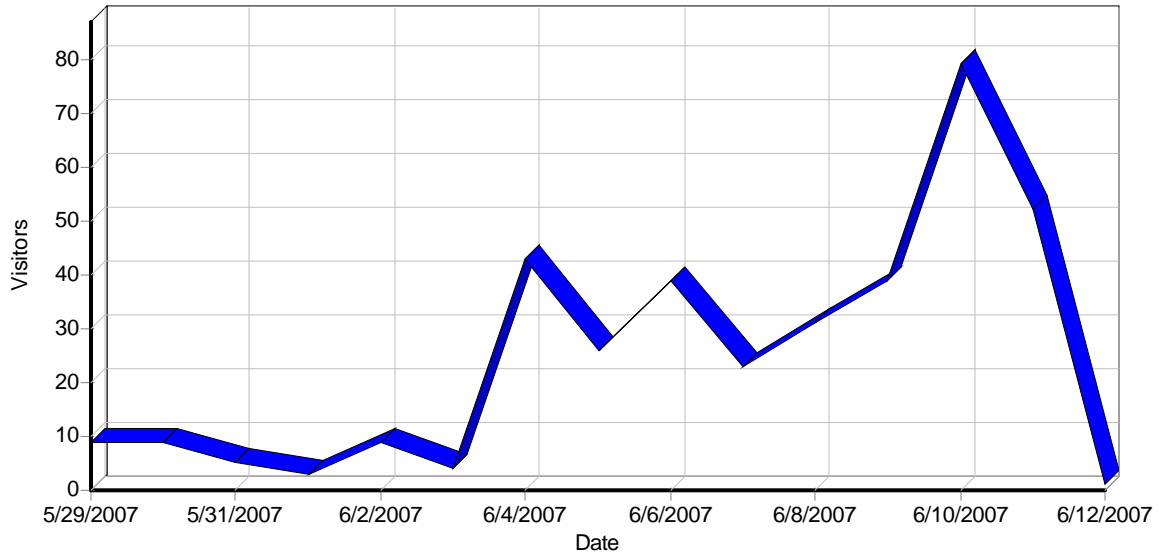

Report for Post To Web 6 hrs My Server

Time range: 5/29/2007 03:47:42 - 6/12/2007 00:37:09

Generated on Tue Jun 12, 2007 - 01:12:30

General Statistics

Summary

Summary

Hits	
Total Hits	3,300
Average Hits per Day	220
Average Hits per Visitor	8.87
Cached Requests	462
Failed Requests	246
Page Views	
Total Page Views	1,048
Average Page Views per Day	69
Average Page Views per Visitor	2.82
Visitors	
Total Visitors	372
Average Visitors per Day	24
Total Unique IPs	296
Bandwidth	
Total Bandwidth	676.49 MB
Average Bandwidth per Day	45.10 MB
Average Bandwidth per Hit	209.92 KB
Average Bandwidth per Visitor	1.82 MB

Activity Statistics

Daily

Daily Visitors

Daily Hits

Daily Bandwidth

Daily Activity

Date	Hits	Page Views	Visitors	Average Visit Length	Bandwidth (KB)
Tue 5/29/2007	70	26	9	38	6,449
Wed 5/30/2007	204	54	9	04:50	304,995
Thu 5/31/2007	26	9	5	17	439
Fri 6/1/2007	70	18	3	01:40	1,988
Sat 6/2/2007	81	25	9	36	1,231
Sun 6/3/2007	20	11	4	06	205
Mon 6/4/2007	174	32	43	24	6,600
Tue 6/5/2007	179	56	26	40	1,612
Wed 6/6/2007	244	83	39	09	3,840
Thu 6/7/2007	356	111	23	33	8,027
Fri 6/8/2007	294	95	31	01:18	11,834
Sat 6/9/2007	737	225	39	01:05	323,047
Sun 6/10/2007	360	134	79	01:28	5,104
Mon 6/11/2007	473	166	52	01:13	16,753
Tue 6/12/2007	12	3	1	01:01	595
Total	3,300	1,048	372	01:01	692,724