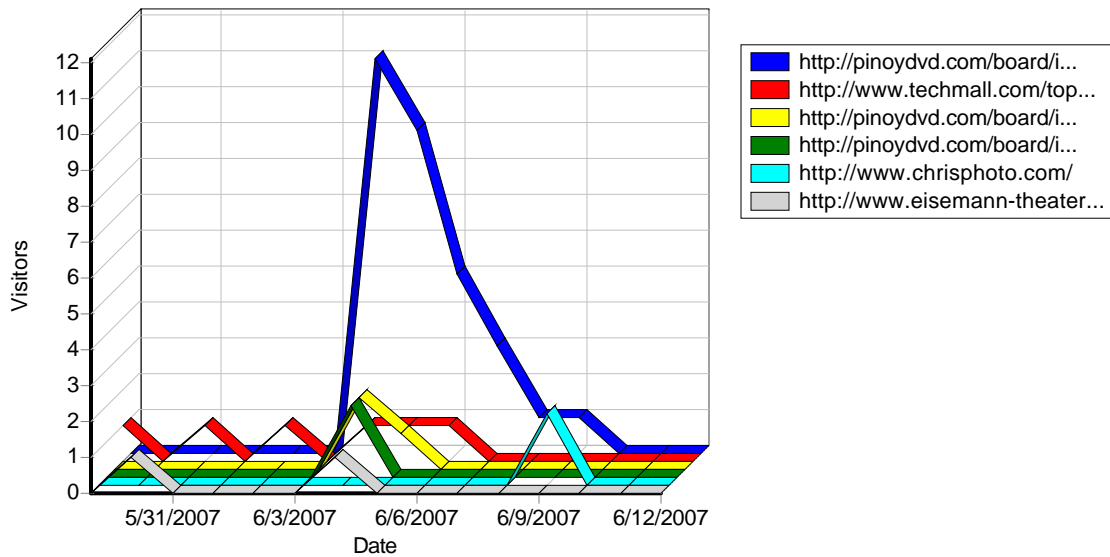

11	http://goliath.ecnext.com	2
12	http://archive.avforum.com	2
13	http://messaging.myspace.com	2
14	http://www.accessmylibrary.com	1
15	http://www.whosdatedwho.com	1
16	http://www.pingdom.com	1
17	http://www.google.com	1
18	http://www.chishdelivery.com	1
19	http://www.officialdaughtry.com	1
20	http://wral.com	1
21	http://by111fd.bay111.hotmail.msn.com	1
22	http://chriscrocker.com	1
23	http://home.myspace.com	1
24	http://209.85.165.104	1
25	http://as.starware.com	1
26	http://bwp.tv.com	1
27	http://officialdaughtry.com	1
28	http://search.live.com	1
29	http://technorati.com	1
30	http://viewmorepics.myspace.com	1
31	http://parking.sedoparking.com	1
32	http://people.icq.com	1
33	http://realitytv.about.com	1
	Total	362

Referring URLs

Daily Referring URLs