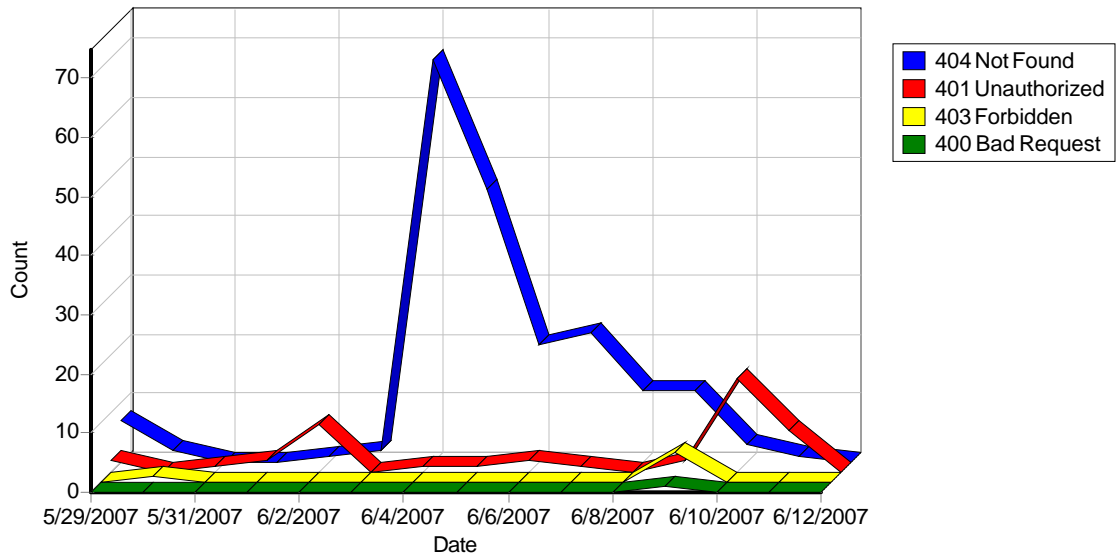

Errors

Types

Daily Error Types

Error Types