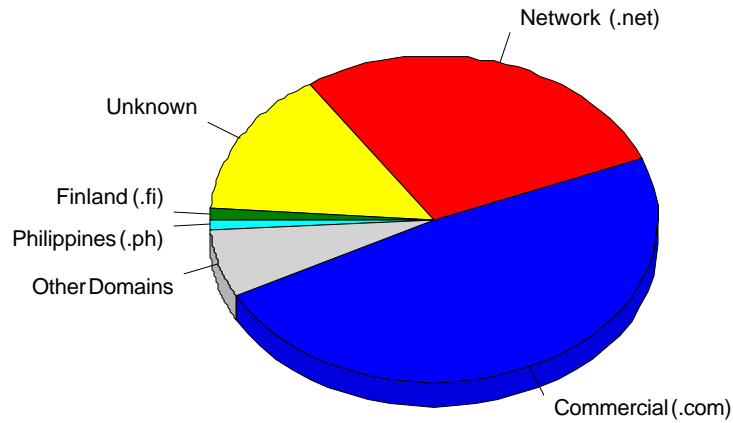

Top-Level Domains

	Domain	Description	Hits	Visitors	% of Total Visitors	Bandwidth (KB)
1	.com	Commercial	805	180	48.39%	25,298
2	.net	Network	1,752	105	28.23%	634,777
3		Unknown	445	54	14.52%	14,393
4	.fi	Finland	34	4	1.08%	7,405
5	.ph	Philippines	16	4	1.08%	20
6	.it	Italy	12	3	0.81%	170
7	.us	United States	36	3	0.81%	520