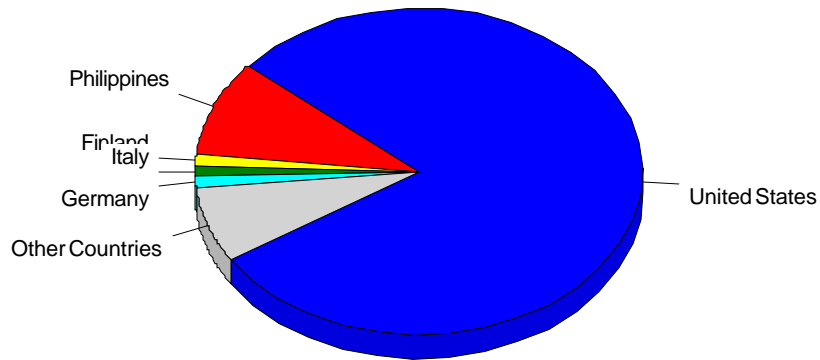

	Domain	Description	Hits	Visitors	% of Total Visitors	Bandwidth (KB)
1	.com	Commercial	805	180	48.39%	25,298
2	.net	Network	1,752	105	28.23%	634,777
3		Unknown	445	54	14.52%	14,393
4	.fi	Finland	34	4	1.08%	7,405
5	.ph	Philippines	16	4	1.08%	20
6	.it	Italy	12	3	0.81%	170
7	.us	United States	36	3	0.81%	520

Countries

Daily Countries Activity

Most Active Countries

Most Active Countries

	Country	Hits	Visitors	% of Total Visitors	Bandwidth (KB)
1	United States	2,823	296	79.57%	666,507
2	Philippines	148	36	9.68%	190
3	Finland	34	4	1.08%	7,405
4	Italy	20	4	1.08%	281
5	Germany	26	4	1.08%	860
6	China	6	4	1.08%	456
7	Korea, Republic of	3	2	0.54%	4
8	Switzerland	14	2	0.54%	597
9	Japan	2	2	0.54%	83
10	Ireland	76	2	0.54%	1,073
11	United Kingdom	52	2	0.54%	7,256
12	Thailand	2	2	0.54%	3
13	Canada	25	2	0.54%	5,845
14	Sweden	5	1	0.27%	8
15	Poland	17	1	0.27%	202
16	Pakistan	1	1	0.27%	41
17	Egypt	1	1	0.27%	0
18	Algeria	18	1	0.27%	215
19	Aruba	16	1	0.27%	1,586
20	France	1	1	0.27%	0
21	Netherlands	1	1	0.27%	41
22	India	1	1	0.27%	41
23	Israel	8	1	0.27%	19
	Total	3,300	372	100.00%	692,724