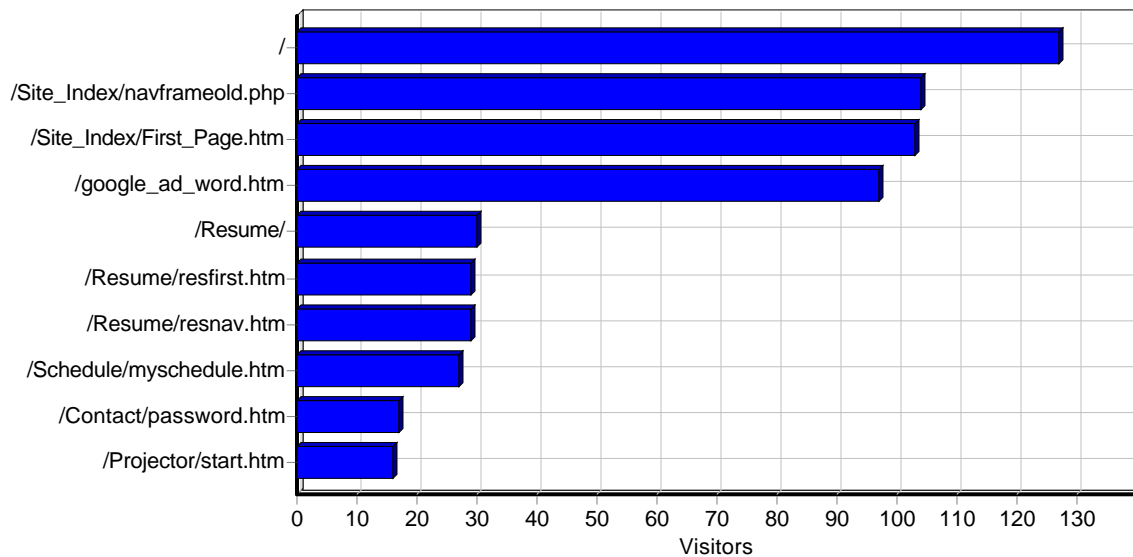

By Day of Week

Activity by Day of Week

Activity by Day of Week

Day	Hits	Visitors	Bandwidth (KB)
Sunday	380	83	5,309
Monday	647	95	23,353
Tuesday	261	36	8,657
Wednesday	448	48	308,835
Thursday	382	28	8,466
Friday	364	34	13,822
Saturday	818	48	324,278
Total	3,300	372	692,724

By Month

Activity by Month

Activity by Month

Month	Hits	Visitors	Bandwidth(KB)
May 2007	300	23	311,883
Jun 2007	3,000	349	380,840
Total	3,300	372	692,724

Access Statistics

Pages

Daily Page Access

Most Popular Pages

Most Popular Pages

	Page	Hits	Incomplete Requests	Visitors	Bandwidth (KB)
1	http://www.xymox1.com/	163	1	127	191
2	http://www.xymox1.com/Site_Index/navframeold.php	126	0	104	629
3	http://www.xymox1.com/Site_Index/First_Page.htm	127	0	103	161
4	http://www.xymox1.com/google_ad_word.htm	104	0	97	169
5	http://www.xymox1.com/Resume/	31	0	30	38
6	http://www.xymox1.com/Resume/resfirst.htm	30	0	29	40
7	http://www.xymox1.com/Resume/resnav.htm	30	0	29	82
8	http://www.xymox1.com/Schedule/myschedule.htm	27	0	27	41
9	http://www.xymox1.com/Contact/password.htm	17	0	17	14
10	http://www.xymox1.com/Projector/start.htm	31	0	16	37