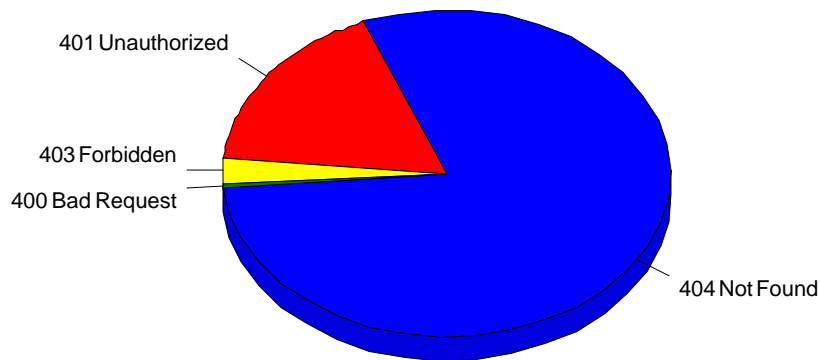

Error Types

	Code	Description	Count
1	404	Not Found	196
2	401	Unauthorized	43
3	403	Forbidden	6
4	400	BadRequest	1
	Total		246