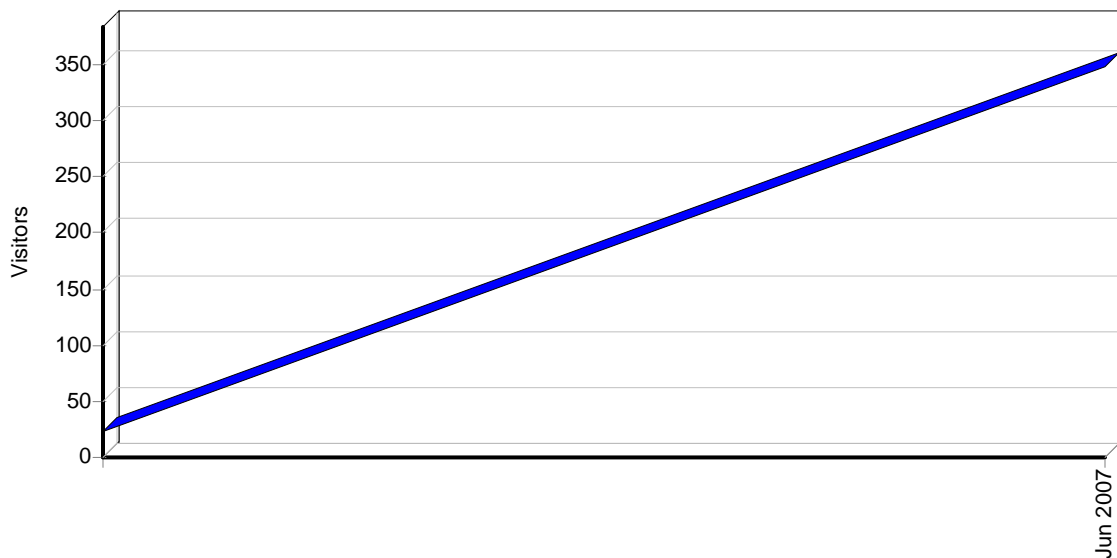

Activity Statistics

Daily

Daily Visitors

Daily Hits

Daily Bandwidth

Daily Activity

Date	Hits	Page Views	Visitors	Average Visit Length	Bandwidth (KB)
Tue 5/29/2007	70	26	9	38	6,449
Wed 5/30/2007	204	54	9	04:50	304,995
Thu 5/31/2007	26	9	5	17	439
Fri 6/1/2007	70	18	3	01:40	1,988
Sat 6/2/2007	81	25	9	36	1,231
Sun 6/3/2007	20	11	4	06	205
Mon 6/4/2007	174	32	43	24	6,600
Tue 6/5/2007	179	56	26	40	1,612
Wed 6/6/2007	244	83	39	09	3,840
Thu 6/7/2007	356	111	23	33	8,027
Fri 6/8/2007	294	95	31	01:18	11,834
Sat 6/9/2007	737	225	39	01:05	323,047
Sun 6/10/2007	360	134	79	01:28	5,104
Mon 6/11/2007	473	166	52	01:13	16,753
Tue 6/12/2007	12	3	1	01:01	595
Total	3,300	1,048	372	01:01	692,724

By Hour of Day

Activity by Hour of Day

Activity by Hour of Day

Hour	Hits	Visitors	Bandwidth (KB)
00:00 - 00:59	134	18	2,052
01:00 - 01:59	62	8	7,268
02:00 - 02:59	40	5	458
03:00 - 03:59	28	7	335
04:00 - 04:59	26	4	213
05:00 - 05:59	119	16	1,837
06:00 - 06:59	114	9	2,184
07:00 - 07:59	272	18	6,578
08:00 - 08:59	190	20	3,590
09:00 - 09:59	409	29	28,198
10:00 - 10:59	357	19	297,329
11:00 - 11:59	240	12	7,002
12:00 - 12:59	139	12	4,184
13:00 - 13:59	82	9	15,056
14:00 - 14:59	347	27	286,638
15:00 - 15:59	115	48	1,630
16:00 - 16:59	59	16	840
17:00 - 17:59	199	19	2,906
18:00 - 18:59	73	13	6,271
19:00 - 19:59	37	9	346
20:00 - 20:59	109	26	14,802
21:00 - 21:59	30	7	224
22:00 - 22:59	37	4	1,787
23:00 - 23:59	82	17	984
Total	3,300	372	692,724

By Day of Week

Activity by Day of Week

Activity by Day of Week

Day	Hits	Visitors	Bandwidth (KB)
Sunday	380	83	5,309
Monday	647	95	23,353
Tuesday	261	36	8,657
Wednesday	448	48	308,835
Thursday	382	28	8,466
Friday	364	34	13,822
Saturday	818	48	324,278
Total	3,300	372	692,724

By Month

Activity by Month

Activity by Month

Month	Hits	Visitors	Bandwidth(KB)
May 2007	300	23	311,883
Jun 2007	3,000	349	380,840
Total	3,300	372	692,724

Access Statistics

Pages

Daily Page Access

Most Popular Pages