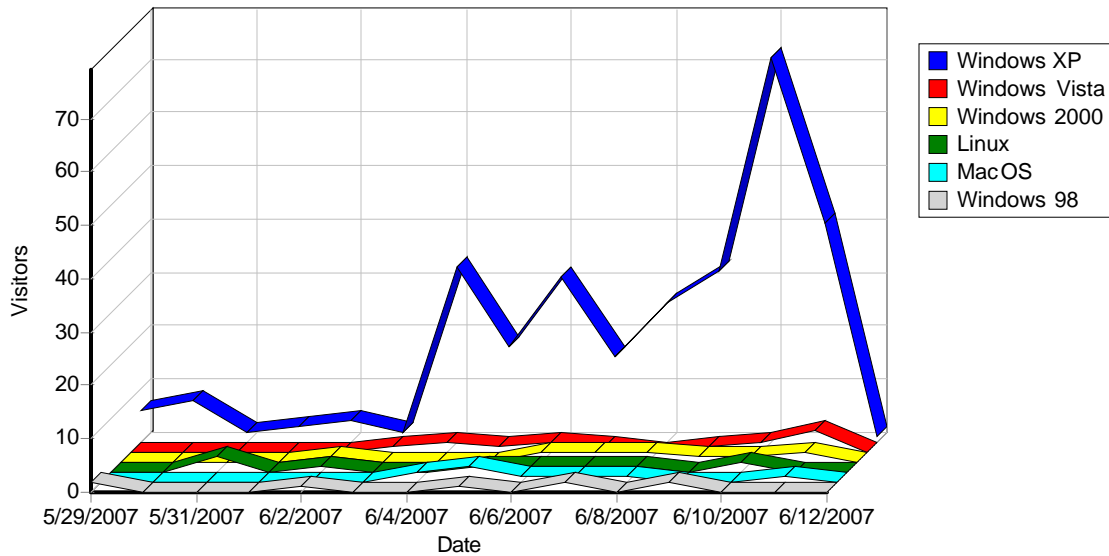

11	cks	1	1	0.26%
12	libwww-perl/5.805	1	1	0.26%
13	Pingdom GIGRIB (http://www.pingdom.com)	2	1	0.26%
14	Mozilla/4.0 (compatible;)	4	1	0.26%
15	Internet Explorer 4.x	1	1	0.26%
16	Gecko/20070228 Camino/1.0.4	4	1	0.26%
17	AdsBot-Google (+http://www.google.com/adsbot.html)	2	1	0.26%
18	MJ12bot/v1.2.0 (http://majestic12.co.uk/bot.php?+)	5	1	0.26%
19	Mozilla/3.01 (compatible;)	13	1	0.26%
20	Microsoft Office Protocol Discovery	6	1	0.26%
21	Microsoft Data Access Internet Publishing Provider Protocol Discovery	2	1	0.26%
	Total	3,300	382	100.00%

Operating Systems

Daily Used Operating Systems

Most Used Operating Systems