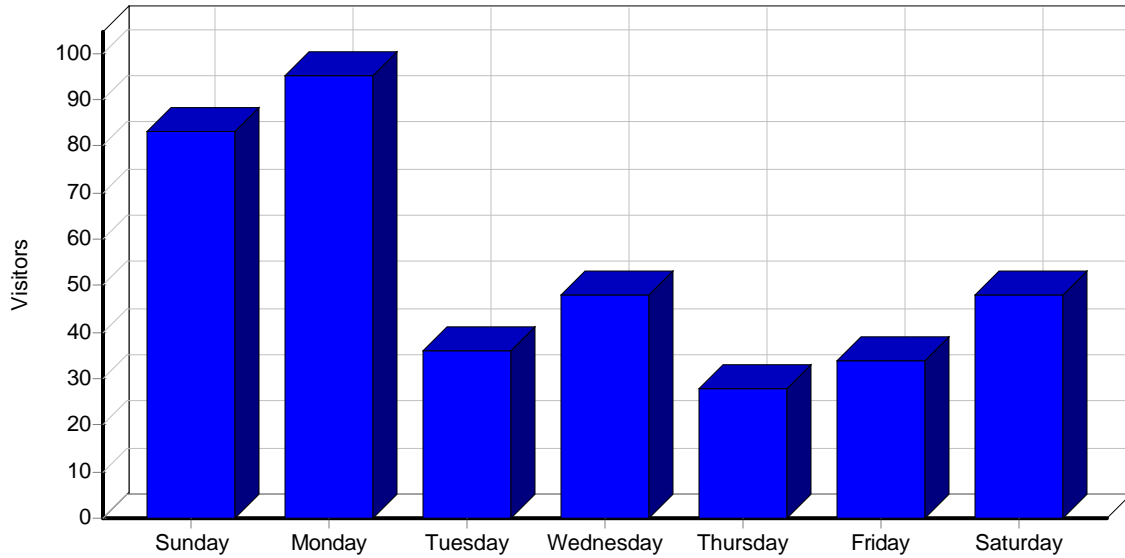

Activity Statistics

Daily

Daily Visitors

Daily Hits

Daily Bandwidth

Daily Activity

Date	Hits	Page Views	Visitors	Average Visit Length	Bandwidth (KB)
Tue 5/29/2007	70	26	9	38	6,449
Wed 5/30/2007	204	54	9	04:50	304,995
Thu 5/31/2007	26	9	5	17	439
Fri 6/1/2007	70	18	3	01:40	1,988
Sat 6/2/2007	81	25	9	36	1,231
Sun 6/3/2007	20	11	4	06	205
Mon 6/4/2007	174	32	43	24	6,600
Tue 6/5/2007	179	56	26	40	1,612
Wed 6/6/2007	244	83	39	09	3,840
Thu 6/7/2007	356	111	23	33	8,027
Fri 6/8/2007	294	95	31	01:18	11,834
Sat 6/9/2007	737	225	39	01:05	323,047
Sun 6/10/2007	360	134	79	01:28	5,104
Mon 6/11/2007	473	166	52	01:13	16,753
Tue 6/12/2007	12	3	1	01:01	595
Total	3,300	1,048	372	01:01	692,724

By Hour of Day

Activity by Hour of Day

Activity by Hour of Day

Hour	Hits	Visitors	Bandwidth (KB)
00:00 - 00:59	134	18	2,052
01:00 - 01:59	62	8	7,268
02:00 - 02:59	40	5	458
03:00 - 03:59	28	7	335
04:00 - 04:59	26	4	213
05:00 - 05:59	119	16	1,837
06:00 - 06:59	114	9	2,184
07:00 - 07:59	272	18	6,578
08:00 - 08:59	190	20	3,590
09:00 - 09:59	409	29	28,198
10:00 - 10:59	357	19	297,329
11:00 - 11:59	240	12	7,002
12:00 - 12:59	139	12	4,184
13:00 - 13:59	82	9	15,056
14:00 - 14:59	347	27	286,638
15:00 - 15:59	115	48	1,630
16:00 - 16:59	59	16	840
17:00 - 17:59	199	19	2,906
18:00 - 18:59	73	13	6,271
19:00 - 19:59	37	9	346
20:00 - 20:59	109	26	14,802
21:00 - 21:59	30	7	224
22:00 - 22:59	37	4	1,787
23:00 - 23:59	82	17	984
Total	3,300	372	692,724

By Day of Week

Activity by Day of Week

Activity by Day of Week

Day	Hits	Visitors	Bandwidth (KB)
Sunday	380	83	5,309
Monday	647	95	23,353
Tuesday	261	36	8,657
Wednesday	448	48	308,835
Thursday	382	28	8,466
Friday	364	34	13,822
Saturday	818	48	324,278
Total	3,300	372	692,724

By Month

Activity by Month

Activity by Month

Month	Hits	Visitors	Bandwidth(KB)
May 2007	300	23	311,883
Jun 2007	3,000	349	380,840
Total	3,300	372	692,724

Access Statistics

Pages

Daily Page Access

Most Popular Pages