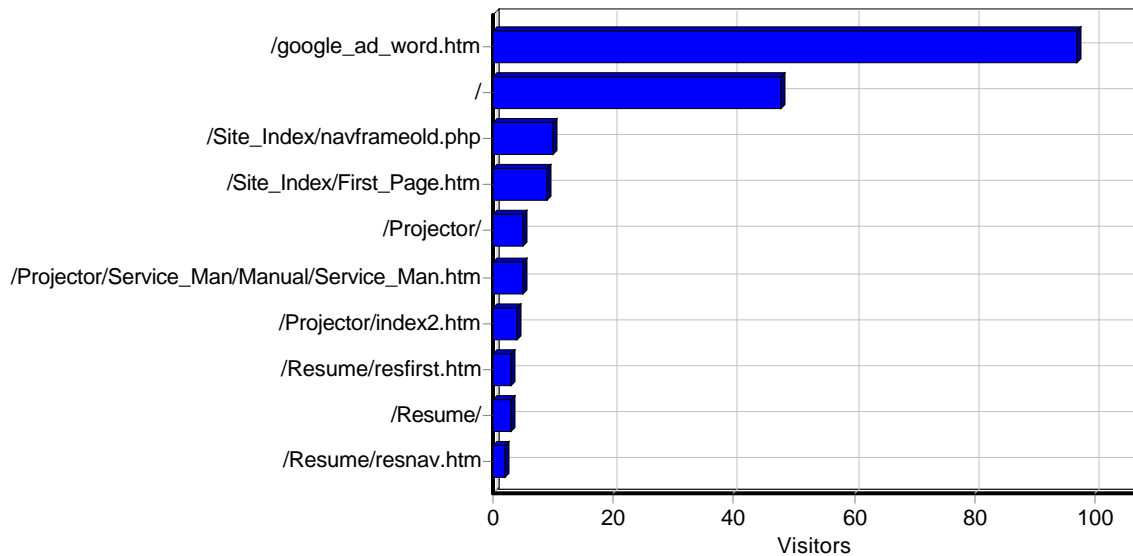

Top Entry Pages

Top Entry Pages

	Page	Visitors
1	http://www.xymox1.com/google_ad_word.htm	97
2	http://www.xymox1.com/	48
3	http://www.xymox1.com/Site_Index/navframeold.php	10
4	http://www.xymox1.com/Site_Index/First_Page.htm	9
5	http://www.xymox1.com/Projector/	5
6	http://www.xymox1.com/Projector/Service_Man/Manual/Service_Man.htm	5
7	http://www.xymox1.com/Projector/index2.htm	4
8	http://www.xymox1.com/Resume/resfirst.htm	3
9	http://www.xymox1.com/Resume/	3
10	http://www.xymox1.com/Resume/resnav.htm	2
11	http://www.xymox1.com/Schedule/myschedule.htm	2
12	http://www.xymox1.com/Projector/navpage.htm	2