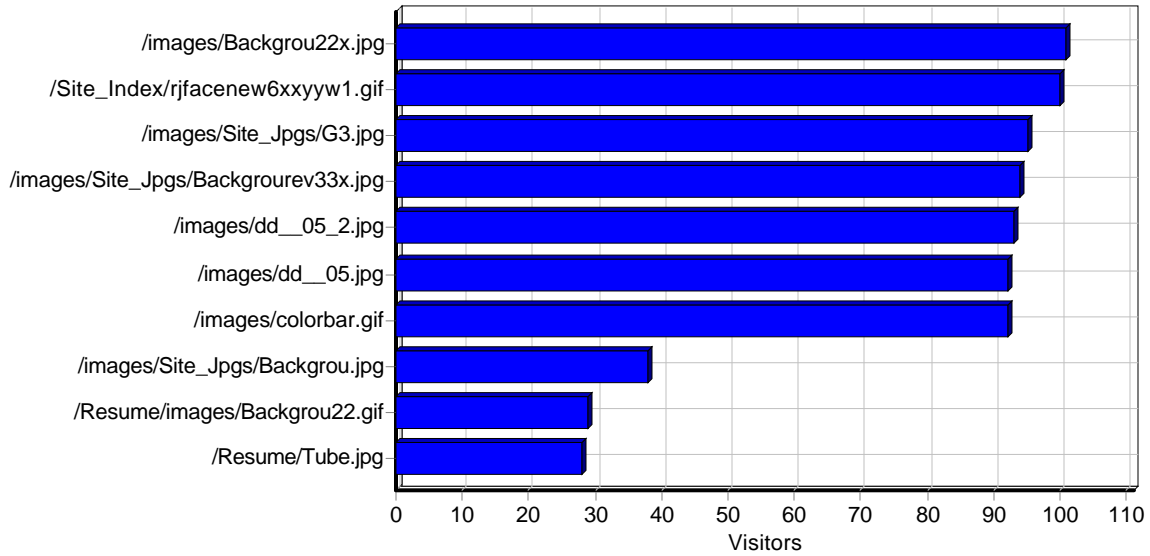

Total	141	82	N/A	636,560
-------	-----	----	-----	---------

Images

Daily Image Access

Most Requested Images

Most Requested Images

	Image	Hits	Incomplete Requests	Visitors	Bandwidth (KB)
1	http://www.xymox1.com/images/Backgrou22x.jpg	201	1	101	2,717
2	http://www.xymox1.com/Site_Index/rjfacenew6xxyyw1.gif	195	0	100	857
3	http://www.xymox1.com/images/Site_Jpgs/G3.jpg	116	0	95	7,961
4	http://www.xymox1.com/images/Site_Jpgs/Backgrourev33x.jpg	113	0	94	2,713
5	http://www.xymox1.com/images/dd__05_2.jpg	115	0	93	660
6	http://www.xymox1.com/images/dd__05.jpg	116	0	92	537
7	http://www.xymox1.com/images/colorbar.gif	110	0	92	403
8	http://www.xymox1.com/images/Site_Jpgs/Backgrou.jpg	42	0	38	698
9	http://www.xymox1.com/Resume/images/Backgrou22.gif	32	0	29	1,536