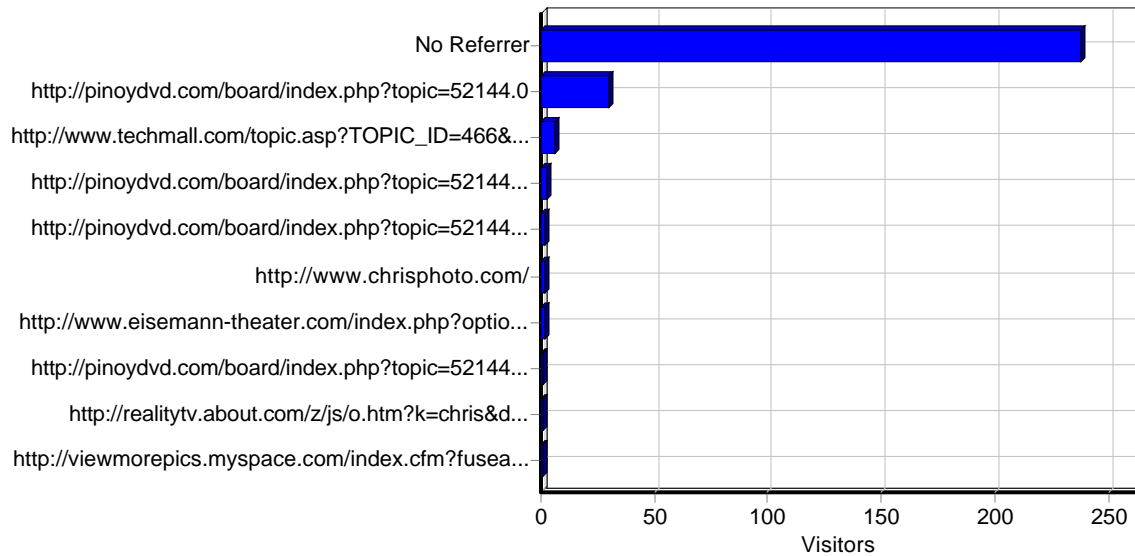

Top Referring URLs

Top Referring URLs